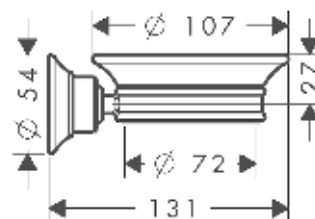

AXOR Montreux Soap dish

Surfaces: **Chrome** Article Number: **42033000**

Description

product features

- material: support made of metal, porcelain
- wall-mounted

Product image

Scale drawing

AXOR Montreux
Soap dish

Surfaces: **Chrome** Article Number: **42033000**

Exploded Drawing

Year of production: >05/06

AXOR Montreux
Soap dish

Surfaces: **Chrome** Article Number: **42033000**

Spare part list

Year of production: >05/06

Pos.	Description	Article Number	PC	PU
1	mounting set	40915000	0	1
2	plastic ring	98726000	0	1
3	support element	96341000	0	1
4	pin	97546000	0	1
5	soap dish	42093000	0	1