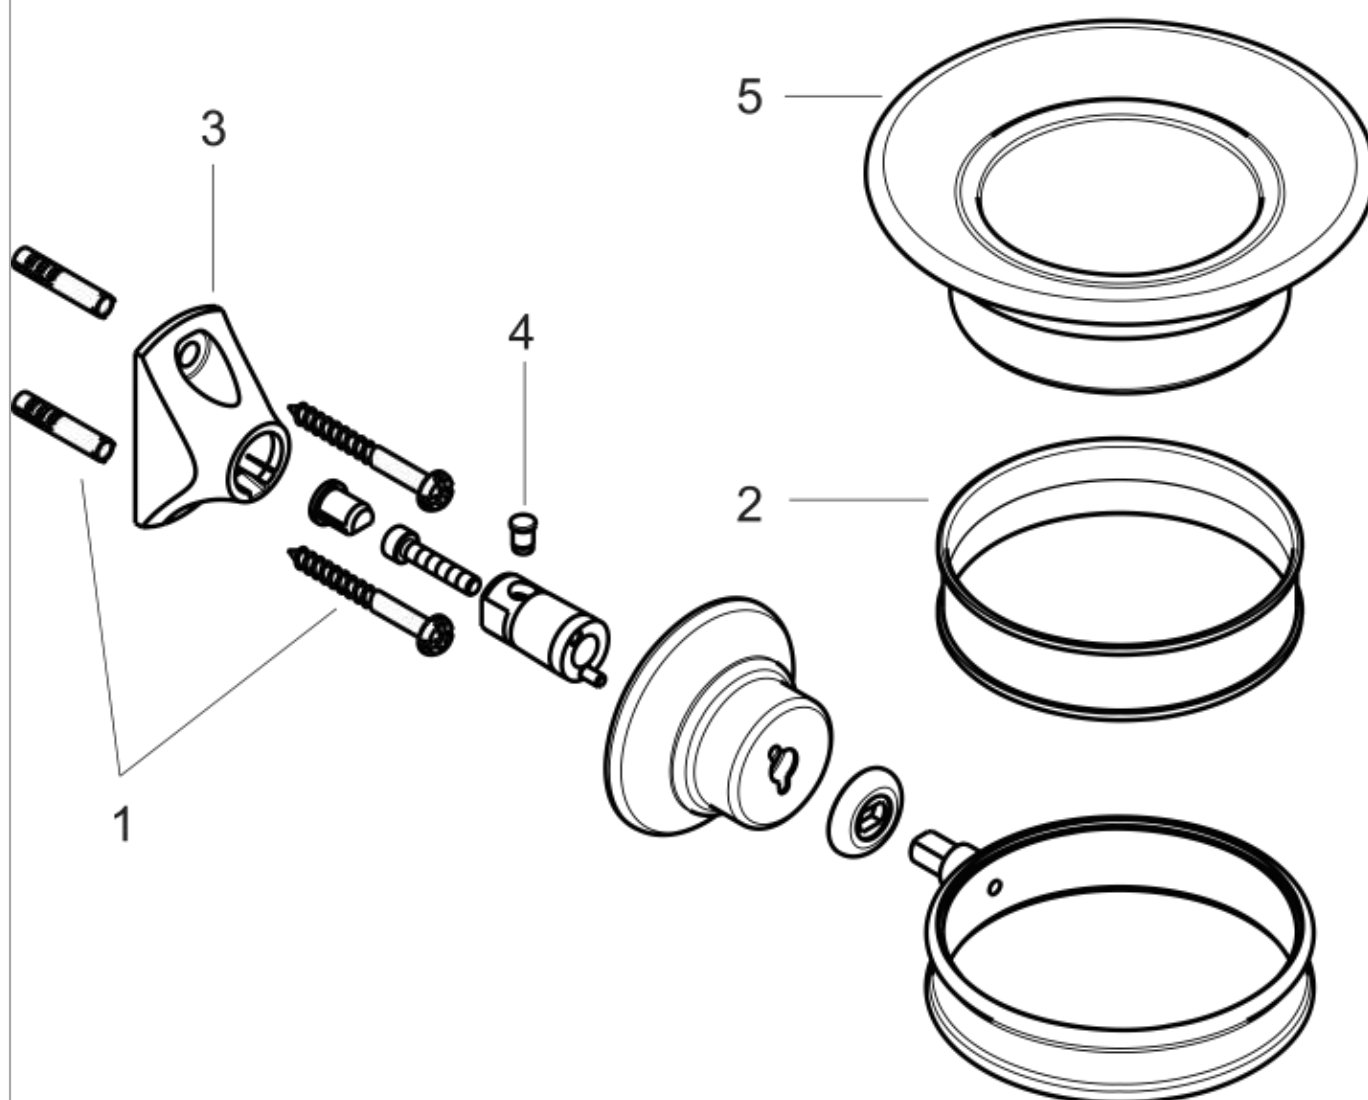

AXOR Montreux Soap dish

Surfaces: **Chrome** Article Number: **42033000**

Description

product features

- material: support made of metal, porcelain
- wall-mounted

Product image

Scale drawing

AXOR Montreux
Soap dish

Surfaces: **Chrome** Article Number: **42033000**

Exploded Drawing

Year of production: >05/06

AXOR Montreux
Soap dish

Surfaces: **Chrome** Article Number: **42033000**

Spare part list

Year of production: >05/06

Pos.	Description	Article Number	PC	PU
1	mounting set	40915000	0	1
2	plastic ring	98726000	0	1
3	support element	96341000	0	1
4	pin	97546000	0	1
5	soap dish	42093000	0	1