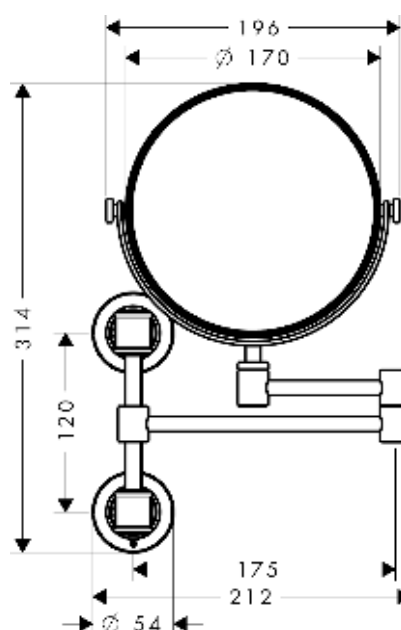

AXOR Montreux
Shaving mirror
Surfaces: **Chrome**

Article Number: **42090000**

Description

product features

- inclinable
- material: metal
- wall-mounted
- enlargement: 1.7 times
- swivelling

Product image

Scale drawing

AXOR Montreux
Shaving mirror
Surfaces: **Chrome**

Article Number: **42090000**

Exploded Drawing

Year of production: >04/06

AXOR Montreux
Shaving mirror
 Surfaces: **Chrome** Article Number: **42090000**

Spare part list

Year of production: >04/06

Pos.	Description	Article Number	PC	PU
1	mounting set	40915000	0	1
2	support element	96341000	0	1
3	hexagon socket screw M4x10	97661000	0	1
4	pin	97546000	0	1
5	mirror	98729000	0	1