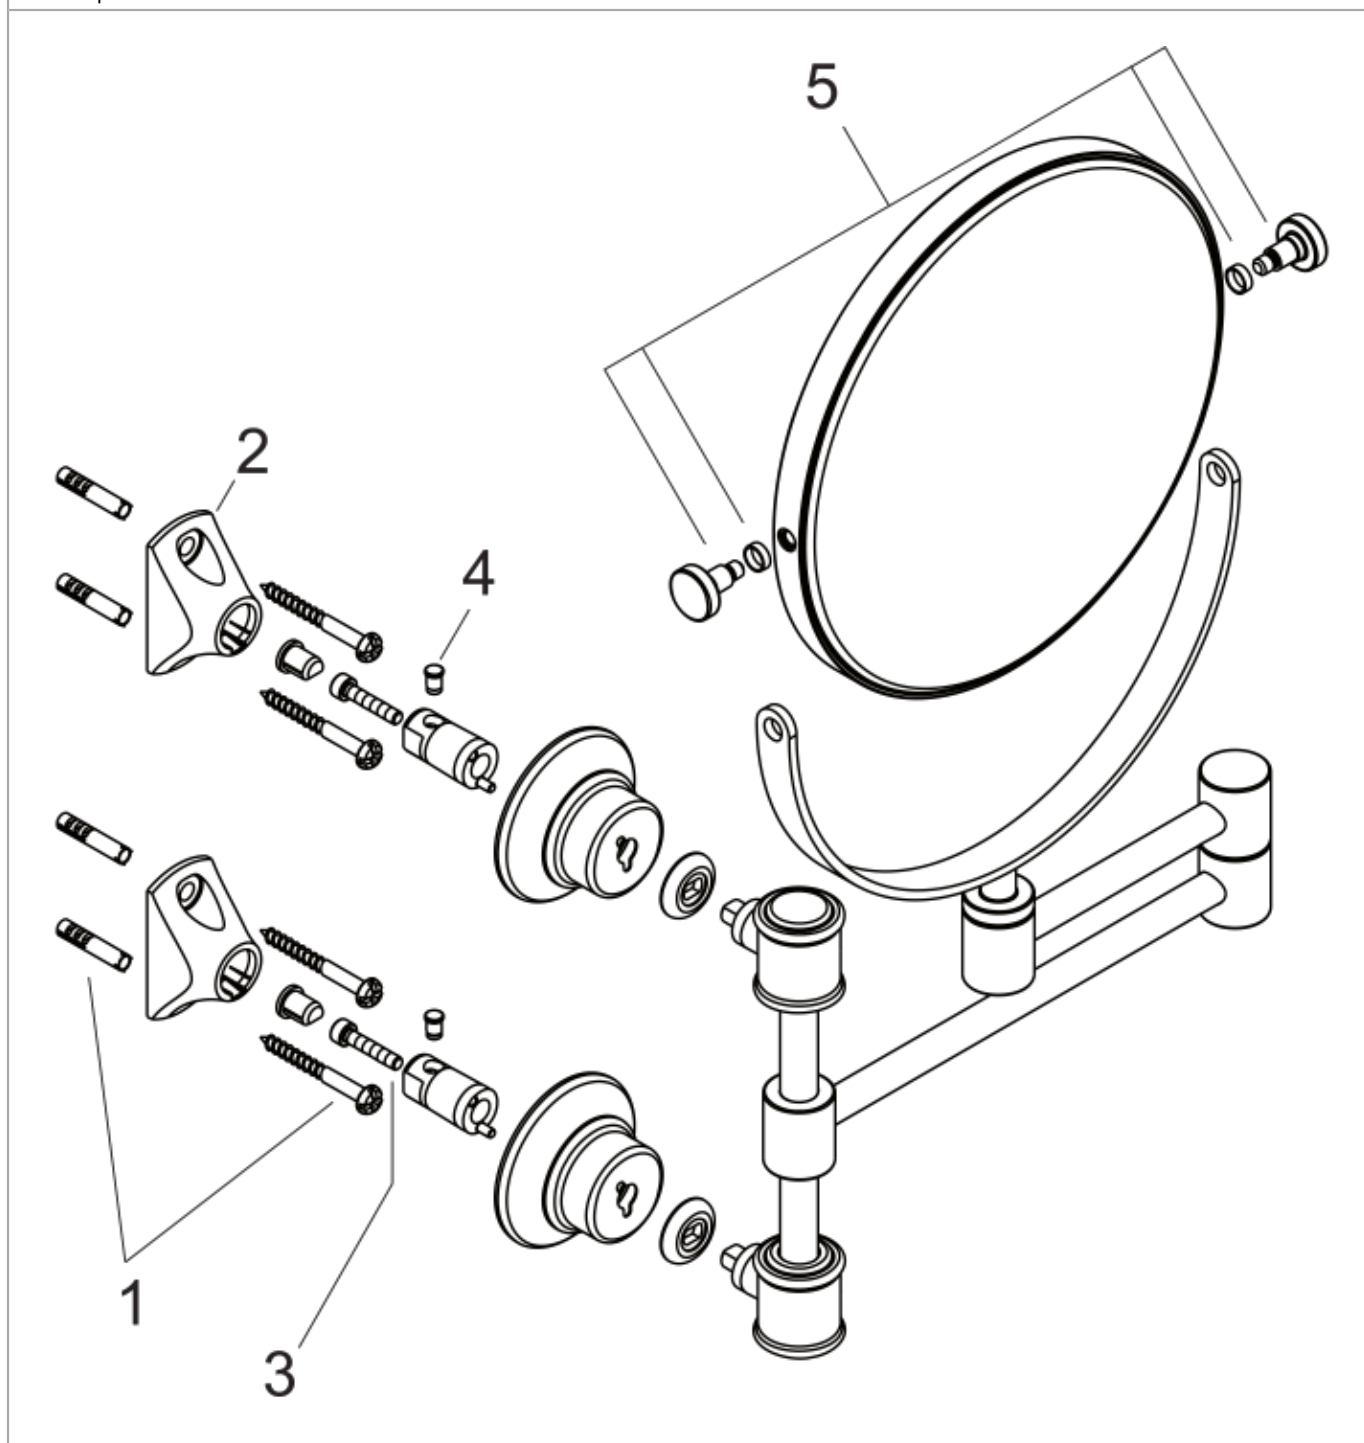

AXOR Montreux
Shaving mirror
Surfaces: **Chrome**

Article Number: **42090000**

Description

product features

- inclinable
- material: metal
- wall-mounted
- enlargement: 1.7 times
- swivelling

Product image

Scale drawing

AXOR Montreux
Shaving mirror
Surfaces: **Chrome**

Article Number: **42090000**

Exploded Drawing

Year of production: >04/06

AXOR Montreux
Shaving mirror
 Surfaces: **Chrome** Article Number: **42090000**

Spare part list

Year of production: >04/06

Pos.	Description	Article Number	PC	PU
1	mounting set	40915000	0	1
2	support element	96341000	0	1
3	hexagon socket screw M4x10	97661000	0	1
4	pin	97546000	0	1
5	mirror	98729000	0	1