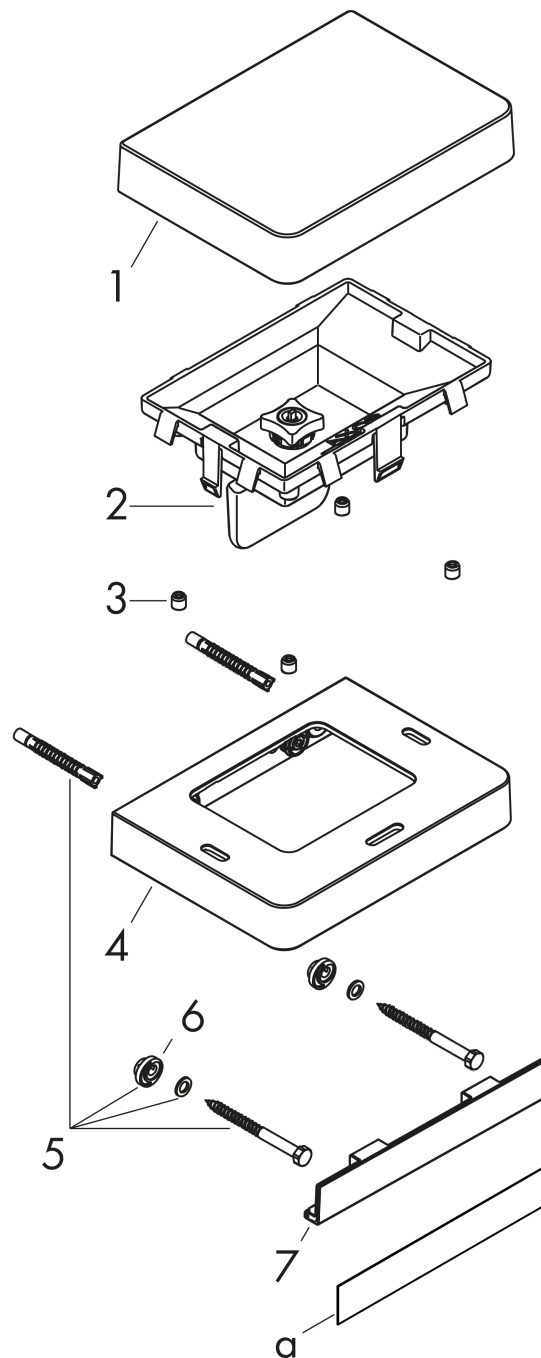

##### product features

- drilling distance 108 mm
- wall-mounted
- adapter set no.42870000 must be used when installing on a rail
- can be used additional as a shelf
- material: glass, metal
- filling capacity 180 ml
- dosage 0.5 ml
- suitable for shower

#### Product image

#### Scale drawing

**AXOR Universal Accessories**  
**Liquid soap dispenser with shelf**

Surfaces: **Chrome** Article Number: **42819000**

## Exploded Drawing

Year of production: >06/15