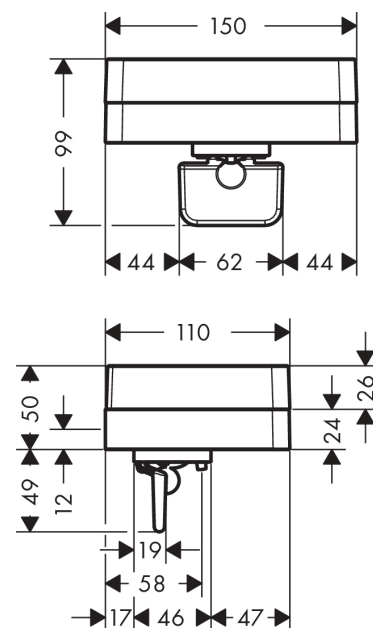

Scale drawing