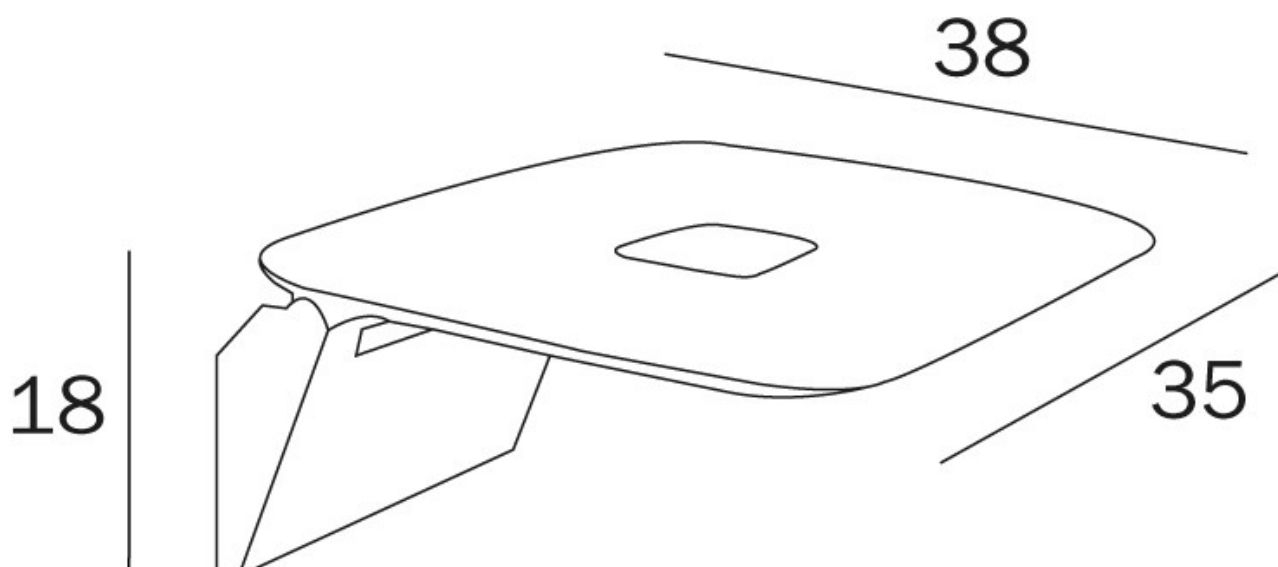

**HOTELLERIE**  
**FOLD UP SHOWER SEAT**  
(Black - AV036B NE)  
(White - AV036B WZ)

160kg Load Rating

Proudly imported and distributed by  
Gro Agencies Pty Ltd  
Unit 2 / 37 Howe St, Osborne Park, WA, 6017  
P 08 9446 3288 E info@groagencies.com.au W www.groagencies.com.au