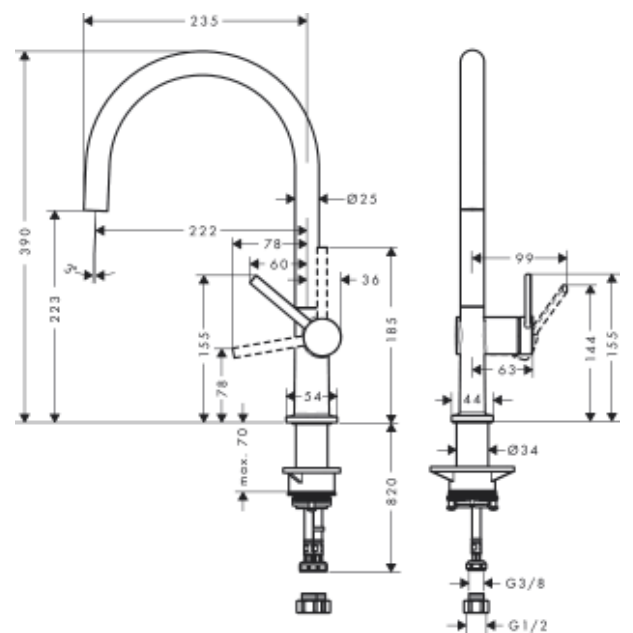

### Single lever kitchen mixer 220, 1jet

Surfaces: **Chrome** Article Number: **72804003**

##### product features

- ComfortZone 220
- swivel range adjustable in 4 steps 60°, 110°, 150° or 360°
- laminar spray
- maximum flow rate at 3 bar: 8 l/min
- suitable for continuous flow water heaters
- scope of supply: single lever kitchen mixer, connection hoses, fixing set, assembly instruction

#### Scale drawing