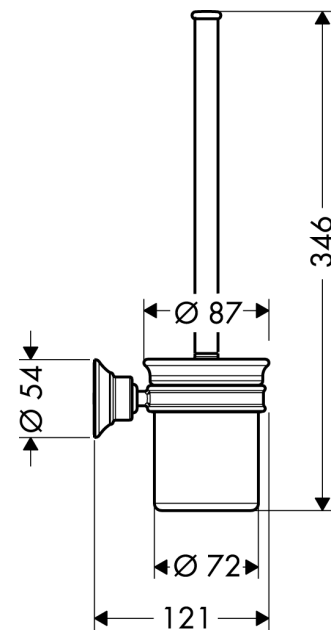

AXOR Montreux
Toilet brush holder wall-mounted
Finish: **Chrome** Article Number: **42035000**

product features

- wall-mounted
- material: metal, porcelain
- material recess: porcelain
- with removable insert
- with mounting material
- concealed fastening
- drilling distance: 35 mm
- diameter drill hole: 6 mm

Product image

Scale drawing

AXOR Montreux
Toilet brush holder wall-mounted
Finish: **Chrome** Article Number: **42035000**

Exploded Drawing

Year of production: >05/06

AXOR Montreux
Toilet brush holder wall-mounted
 Finish: **Chrome** Article Number: **42035000**

Spare part list

Year of production: >05/06

Pos.		Article Number	PC	PU
1	mounting set	40915000	4	1
2	support element	96341000	4	1
3	pin	97546000	1	1
4	plastic ring	98726000	5	1
5	cup	42094000	10	1
6	stick with brush	40089000	12	1
7	WC-brush white Ø 66 mm	40088000	7	1