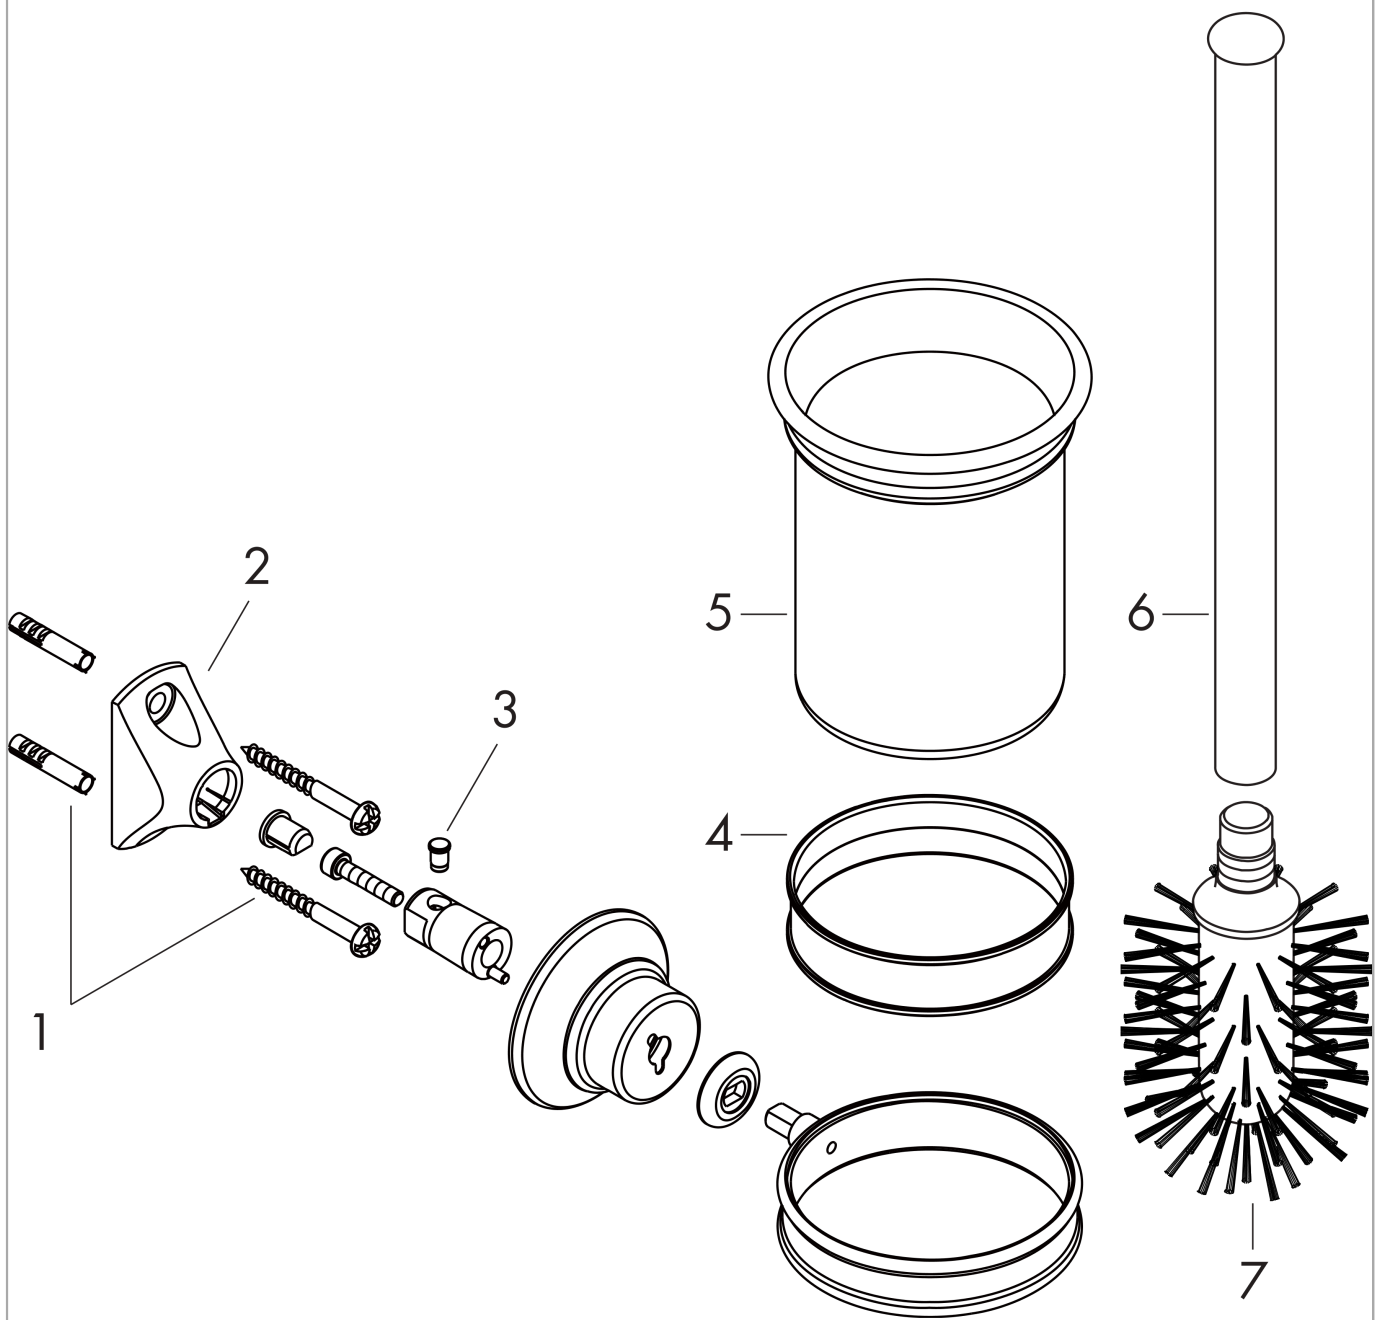

AXOR Montreux
Toilet brush holder wall-mounted
Finish: **Chrome** Article Number: **42035000**

product features

- wall-mounted
- material: metal, porcelain
- material recess: porcelain
- with removable insert
- with mounting material
- concealed fastening
- drilling distance: 35 mm
- diameter drill hole: 6 mm

Product image

Scale drawing

AXOR Montreux
Toilet brush holder wall-mounted
Finish: **Chrome** Article Number: **42035000**

Exploded Drawing

Year of production: >05/06

AXOR Montreux
Toilet brush holder wall-mounted
 Finish: **Chrome** Article Number: **42035000**

Spare part list

Year of production: >05/06

Pos.		Article Number	PC	PU
1	mounting set	40915000	4	1
2	support element	96341000	4	1
3	pin	97546000	1	1
4	plastic ring	98726000	5	1
5	cup	42094000	10	1
6	stick with brush	40089000	12	1
7	WC-brush white Ø 66 mm	40088000	7	1