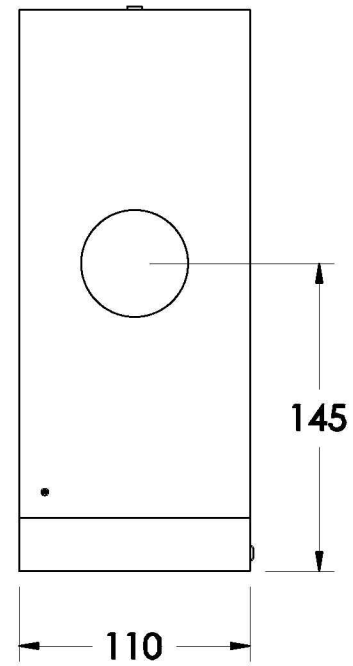

BROSMART

2.2752.02.0.XX

## PRODUCT DIMENSIONS:

Front view

Side view:

Top view:

Note: This soap dispenser must be installed 300mm (Minimum) above the bench top surface from the bottom of the unit.