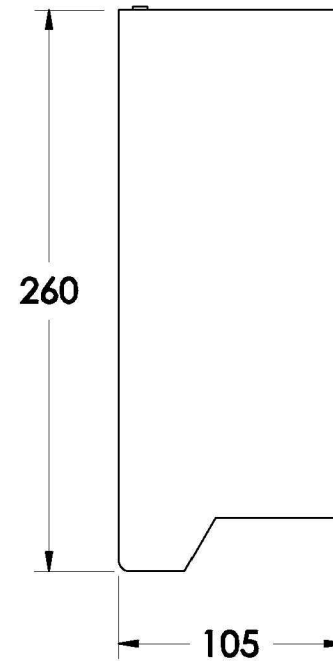

BROSMART

2.2752.02.0.XX

## PRODUCT DIMENSIONS:

Front view

Side view:

Top view:

Note: This soap dispenser must be installed 300mm (Minimum) above the bench top surface from the bottom of the unit.