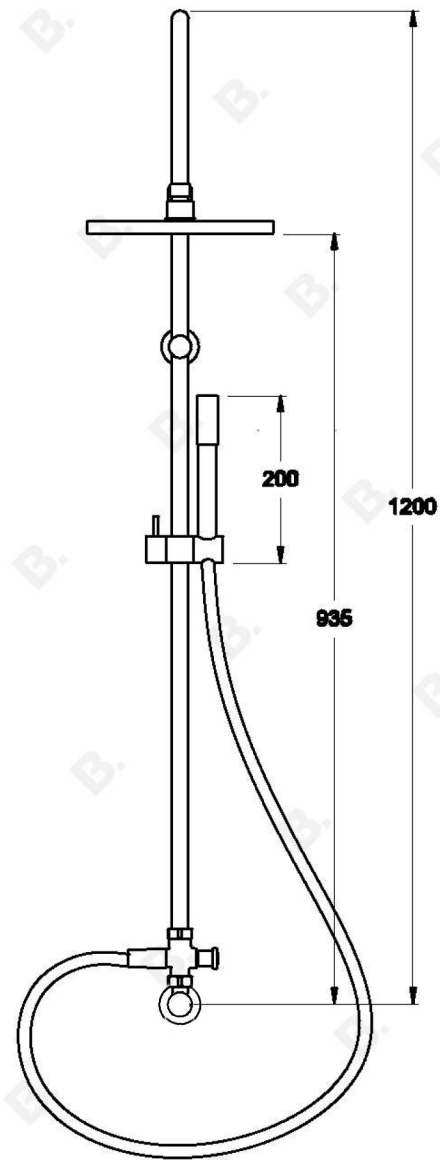

CITY PLUS EXPOSED SHOWER WITH 225MM ROSE AND HANSHOWER

1.9723.00.0.XX

PRODUCT DIMENSIONS:

Front view:

Side view:

Top view:

Note: bottom inlet feed requires $\frac{1}{2}$ " BSP male thread in wall