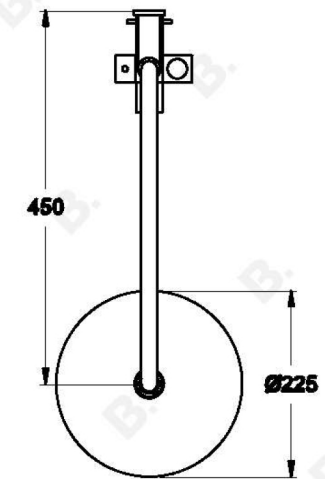

CITY PLUS EXPOSED SHOWER WITH 225MM ROSE AND HANSHOWER

1.9723.00.0.XX

PRODUCT DIMENSIONS:

Front view:

Side view:

Top view:

Note: bottom inlet feed requires $\frac{1}{2}$ " BSP male thread in wall