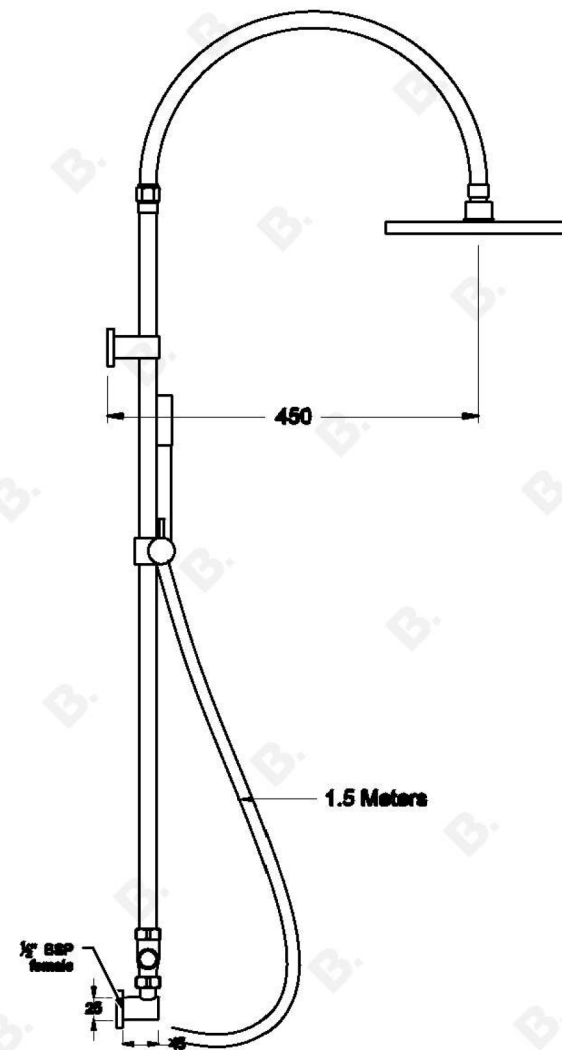

CITY PLUS EXPOSED SHOWER WITH 225MM ROSE AND HANSHOWER

1.9723.00.0.XX

PRODUCT DIMENSIONS:

Front view:

Side view:

Top view:

Note: bottom inlet feed requires $\frac{1}{2}$ " BSP male thread in wall