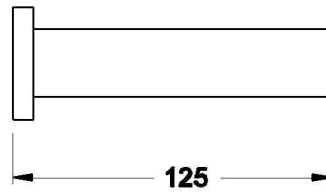

CITY PLUS METAL SOAP HOLDER

1.9752.02.0.XX

PRODUCT DIMENSIONS:

Front view

Side view:

Top view: