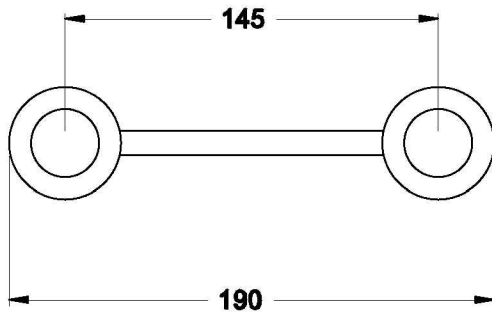

CITY PLUS METAL SOAP HOLDER

1.9752.02.0.XX

PRODUCT DIMENSIONS:

Front view

Side view:

Top view: