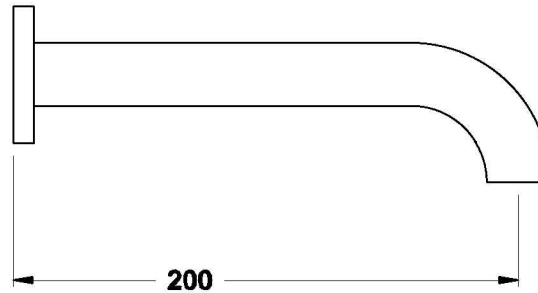

CITY PLUS WALL SPOUT

1.9706.30.0.XX

1.9706.40.0.XX - Flow controlled variant

PRODUCT DIMENSIONS:

Front view

Side view:

Top view: