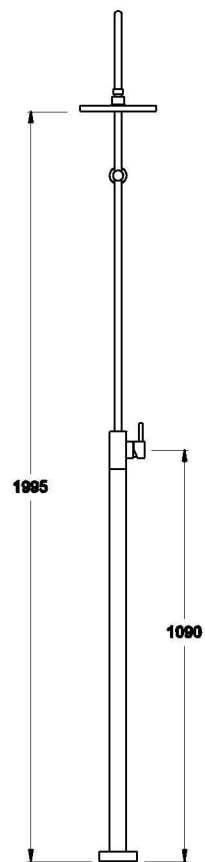

CITY STIK SHOWER SET

1.9913.00.0.XX

PRODUCT DIMENSIONS:

Front view

Side view:

Top view: