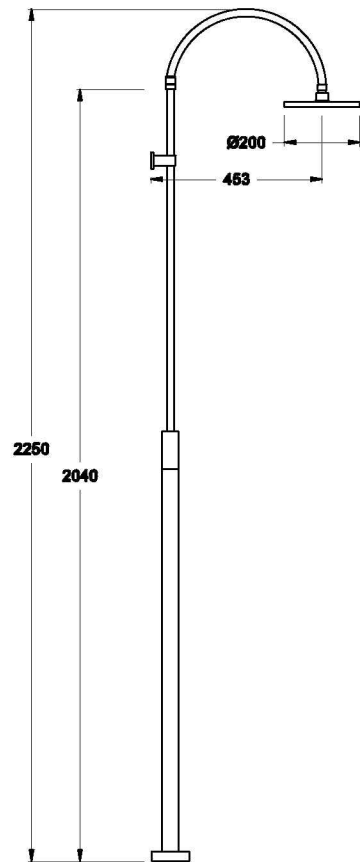

CITY STIK SHOWER SET

1.9913.00.0.XX

PRODUCT DIMENSIONS:

Front view

Side view:

Top view: