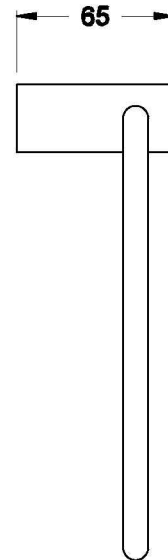

## CITY STIK TOWEL RING

1.9951.00.0.XX

### PRODUCT DIMENSIONS:

Front view

Side view:

Top view: