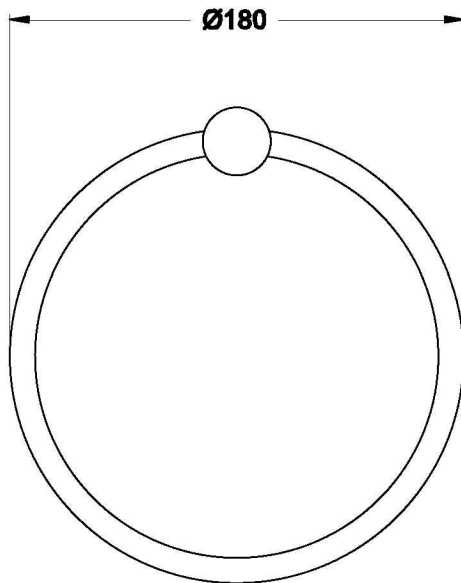

## CITY STIK TOWEL RING

1.9951.00.0.XX

### PRODUCT DIMENSIONS:

Front view

Side view:

Top view: