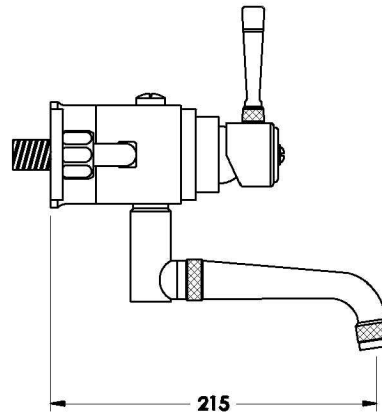

## INDUSTRICA WALL SET WITH METAL LEVER

1.6729.00.0.XX

1.6729.50.0.XX: Flow controlled variant

### PRODUCT DIMENSIONS:

Front view

Side view:

Top view: