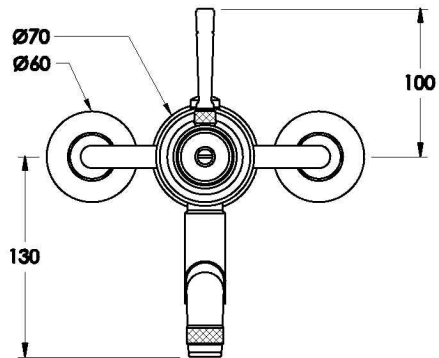

## INDUSTRICA WALL SET WITH METAL LEVER

1.6729.00.0.XX

1.6729.50.0.XX: Flow controlled variant

### PRODUCT DIMENSIONS:

Front view

Side view:

Top view: