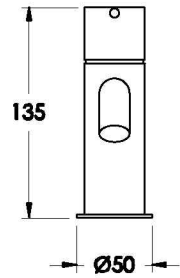

Brodware

MINIM BASIN MIXER

1.9402.00.0.XX

PRODUCT DIMENSIONS:

Front view

Side view:

Topview: