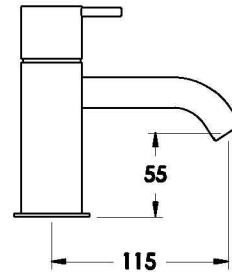

Brodware

MINIM BASIN MIXER

1.9402.00.0.XX

PRODUCT DIMENSIONS:

Front view

Side view:

Topview: