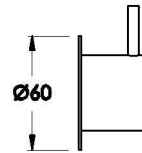

Brodware

MINIM WALL TAPS

1.9449.00.3.XX

PRODUCT DIMENSIONS:

Front view

Side view:

Topview: