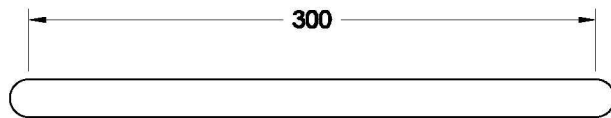

NANOBAR TOWEL RAIL

1.9255.30.0.XX

PRODUCT DIMENSIONS:

Front view

Side view:

Top view: