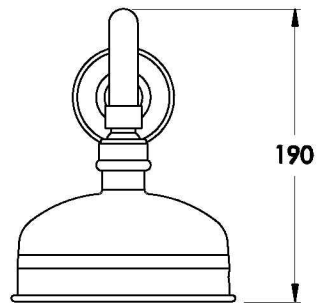

NEU ENGLAND SHOWER ROSE AND ARM

1.8011.30.0.XX

PRODUCT DIMENSIONS:

Front view

Side view:

Top view: