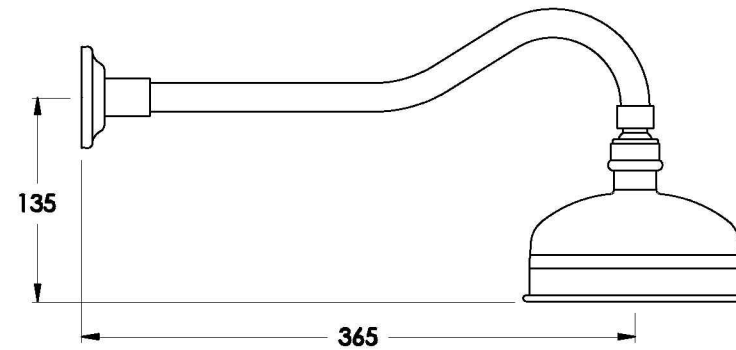

NEU ENGLAND SHOWER ROSE AND ARM

1.8011.30.0.XX

PRODUCT DIMENSIONS:

Front view

Side view:

Top view: