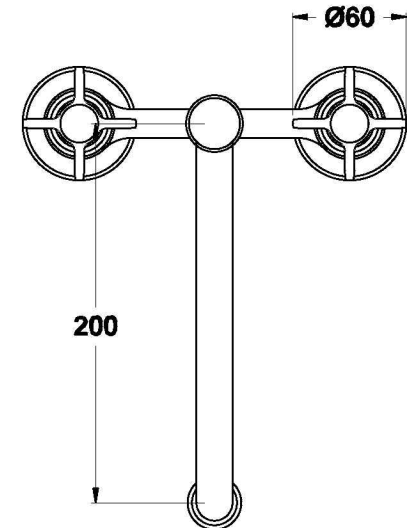

NEU ENGLAND KITCHEN SET WITH CERAMIC DISC CROSS HANDLES

1.8031.02.2.XX

PRODUCT DIMENSIONS:

Front view

Side view:

Top view:

Note:

Ⓐ Fixed centre; taps must have 140mm centres

XX suffix indicates finish – SEE WEBSITE FOR COLOUR CODE
Specifications and design subject to change without notice
All dimensions are approximate
A = approximate distance
Copyright ©Brodware 2021