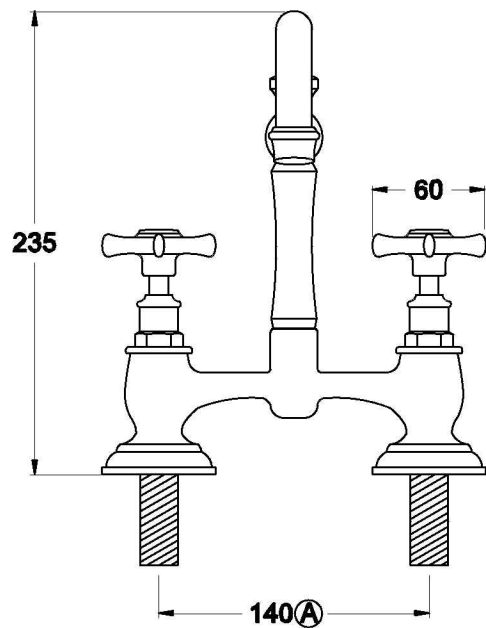

NEU ENGLAND KITCHEN SET WITH CERAMIC DISC CROSS HANDLES

1.8031.02.2.XX

PRODUCT DIMENSIONS:

Front view

Side view:

Top view:

Note:

Ⓐ Fixed centre; taps must have 140mm centres

XX suffix indicates finish – SEE WEBSITE FOR COLOUR CODE
Specifications and design subject to change without notice
All dimensions are approximate
A = approximate distance
Copyright ©Brodware 2021