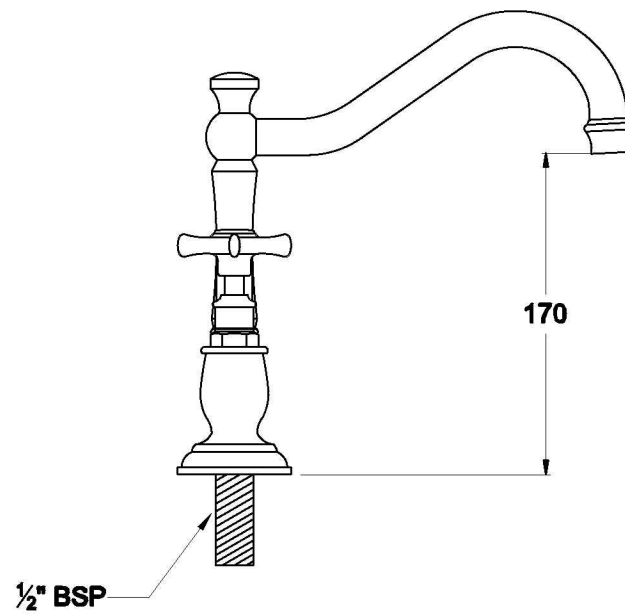

NEU ENGLAND KITCHEN SET WITH CERAMIC DISC CROSS HANDLES

1.8031.02.2.XX

PRODUCT DIMENSIONS:

Front view

Side view:

Top view:

Note:

Ⓐ Fixed centre; taps must have 140mm centres

XX suffix indicates finish – SEE WEBSITE FOR COLOUR CODE
Specifications and design subject to change without notice
All dimensions are approximate
A = approximate distance
Copyright ©Brodware 2021