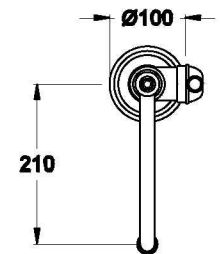

WINSLOW BATH MIXER WITH METAL LEVER

1.8108.06.3.XX

PRODUCT DIMENSIONS:

Front view

Side view:

Top view:

Note: specific installation kit is supplied with this product.

XX suffix indicates finish – SEE WEBSITE FOR COLOUR CODE
Specifications and design subject to change without notice
All dimensions are approximate
A = approximate distance
Copyright ©Brodware 2021