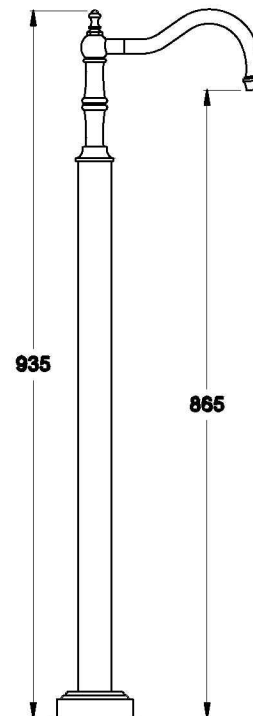

WINSLOW BATH MIXER WITH METAL LEVER

1.8108.06.3.XX

PRODUCT DIMENSIONS:

Front view

Side view:

Top view:

Note: specific installation kit is supplied with this product.

XX suffix indicates finish – SEE WEBSITE FOR COLOUR CODE
Specifications and design subject to change without notice
All dimensions are approximate
A = approximate distance
Copyright ©Brodware 2021