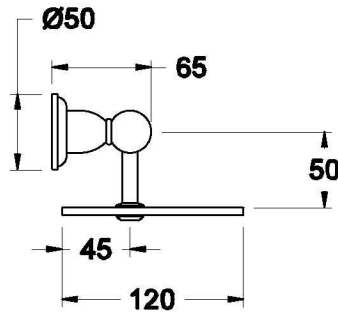

WINSLOW GLASS SHELF

1.8159.00.0.XX

PRODUCT DIMENSIONS:

Front view

Side view:

Top view: