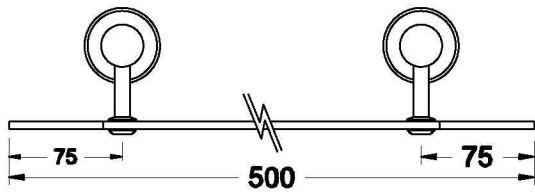

WINSLOW GLASS SHELF

1.8159.00.0.XX

PRODUCT DIMENSIONS:

Front view

Side view:

Top view: