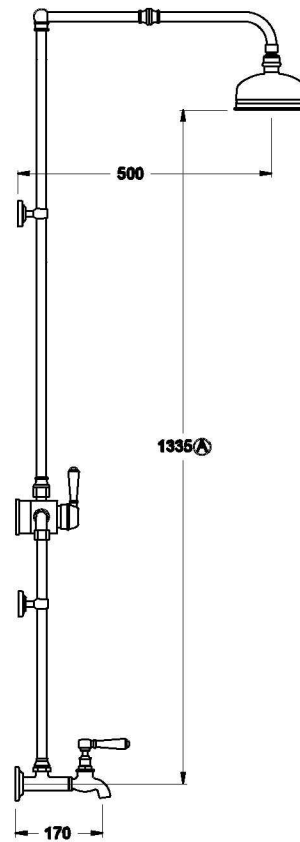

WINSLOW SHOWER MIXER SET WITH METAL LEVERS AND METAL MIXER

1.8118.00.3.XX

PRODUCT DIMENSIONS:

Front view

Side view:

Top view: