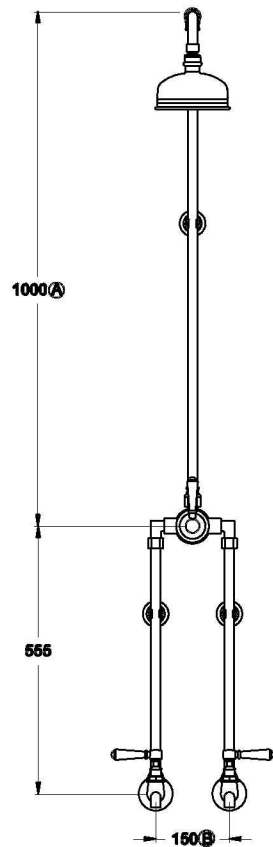

WINSLOW SHOWER MIXER SET WITH METAL LEVERS AND METAL MIXER

1.8118.00.3.XX

PRODUCT DIMENSIONS:

Front view

Side view:

Top view: