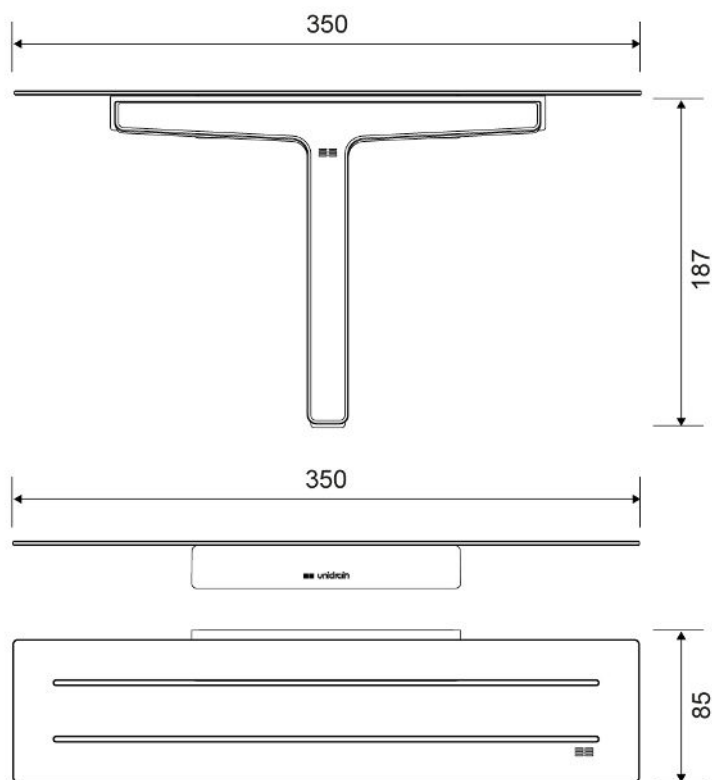

7014

Reframe | Soap shelf and shower wiper

Soap shelf and shower wiper Black

Unique soap shelf with hidden magnets in the wall fitting to give the wiper a permanent, functional and practical home.

The soap shelf is made of a strengthened steel plate with a groove to drain the water off it. Around the edge is a thin laser-cut 'anti-slip' barrier, to help stop shampoo and other bathroom products sliding off the shelf when it is wet.

The wiper has just two parts – a high-quality silicone element and a strengthened steel frame. This design distributes the pressure quite evenly across the whole surface and ensures that it is cleaned effectively and consistently. The wiper has silicone bumpers on the ends, to protect tiles and other surfaces from scratches. The silicone element is very hard-wearing and lasts a long time.

The pack contains fittings, screws and an Unbraco key for assembly.

Specifications

ITEM NUMBER	GTIN NUMBER	WEIGHT
7014	5707692010465	800 g
MATERIAL	SURFACE	HEIGHT
Stainless steel (AISI 304)	PVD: Black	187 mm
DEPTH	WIDTH	
85 mm	350 mm	