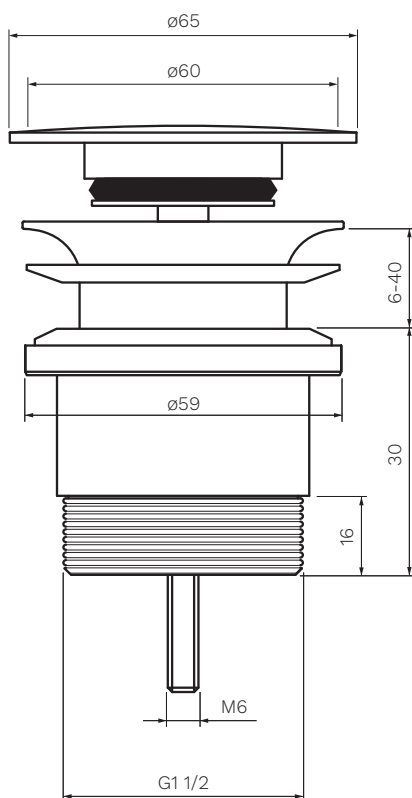

## Universal Clic-Clac Waste 32mm

**Product Code: TA3240.XX**

- Colour & Finish** — Chrome Polished, Fucile (50)
- Material** — Brass
- Dimensions** —  $\varnothing 65 \times 64-72\text{mm}$
- Suitable for** — 32mm and 40mm basins / Overflow and non-overflow
- Function** — Pop up. Plug easily removable to clear blockages
- Warranty** — 12 Months (Conditions Apply)