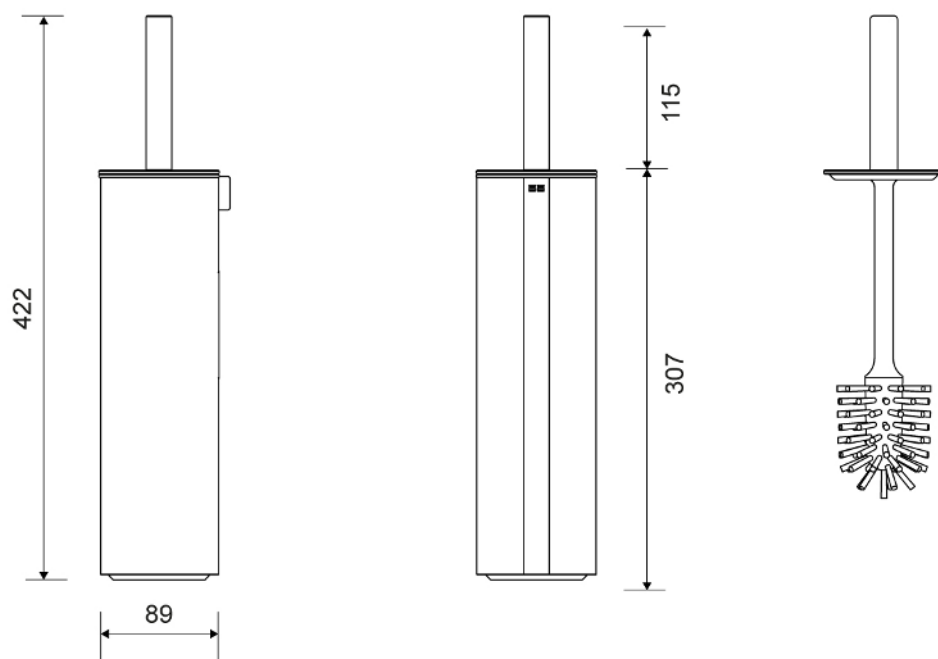

## 7044

Reframe | Toilet brush floor

Toilet brush floor Black

Toilet brushes have never been more hygienic or more stylish. During the development process, we have given a lot of thought to hygiene. The inner plastic container has a splash guard, which extends over the outer cover and ensures that no bacteria can get in between the two.

As an extra hygienic solution, the inner container is fitted with a 'tap' to make it easy to empty the container without coming into contact with bacteria.

The brush head is designed to collect as little water and paper as possible, thus reducing unwanted dripping of toilet water. Choose between a wall-mounted and a floor-standing model. The brush head can be replaced.

The pack contains fittings, screws and an Unbraco key for assembly.

### Specifications

<b>ITEM NUMBER</b>	<b>GTIN NUMBER</b>	<b>WEIGHT</b>
7044	5707692010618	2300 g
<b>MATERIAL</b>	<b>SURFACE</b>	<b>HEIGHT</b>
Stainless steel (AISI 304)	PVD: Black	422 mm
<b>DIAMETER</b>		
89 mm		