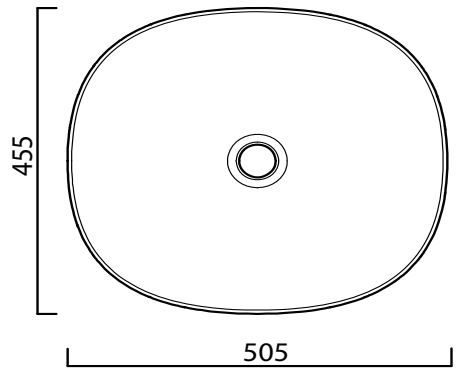

PARISI

Pod 500 x 450 Bench Basin

Product Code: VA14 (White/Gloss), VA14.01 (White/Matt), VA14.02 (Black/Gloss), VA14.22 (Black/Matt), VA14.91 (Nuvola/Matt), VA14.92 (Tempesta/Matt), VA14.93 (Laguna/Matt), VA14.94 (Basento/Matt)

Pod is a countertop washbasin characterised by organic forms inspired by nature.

Specifications

- Colour / Finish** — White / Gloss, White / Matt, Black / Gloss, Black / Matt, Nuvola / Matt, Tempesta / Matt, Laguna / Matt, Basento / Matt
- Material** — Ceramic
- Tap Holes** — NTH
- Waste Outlet** — 32mm Clic Clac Plug & Waste with matching Ceramic Top to be ordered separately (VA2FV/C.XX)
- W x D x H** — 505 x 455 x 145mm
- Bench Depth** — Minimum 525mm recommended
- Warranty** — 10 years