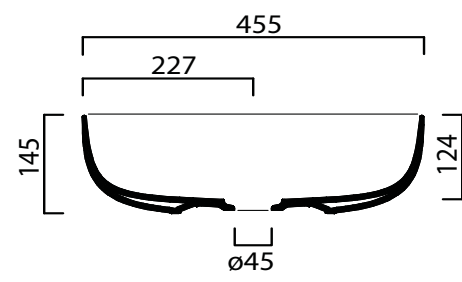

PARISI

Pod 500 x 450 Bench Basin

Product Code: VA14 (White/Gloss), VA14.01 (White/Matt), VA14.02 (Black/Gloss), VA14.22 (Black/Matt), VA14.91 (Nuvola/Matt), VA14.92 (Tempesta/Matt), VA14.93 (Laguna/Matt), VA14.94 (Basento/Matt)

Pod is a countertop washbasin characterised by organic forms inspired by nature.

Specifications

- Colour / Finish** — White / Gloss, White / Matt, Black / Gloss, Black / Matt, Nuvola / Matt, Tempesta / Matt, Laguna / Matt, Basento / Matt
- Material** — Ceramic
- Tap Holes** — NTH
- Waste Outlet** — 32mm Clic Clac Plug & Waste with matching Ceramic Top to be ordered separately (VA2FV/C.XX)
- W x D x H** — 505 x 455 x 145mm
- Bench Depth** — Minimum 525mm recommended
- Warranty** — 10 years