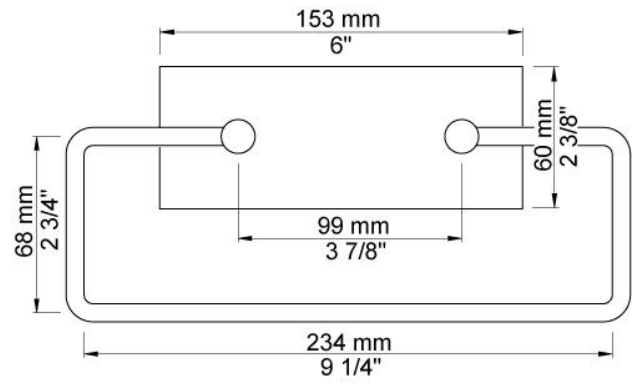

--

Date:
Client:
Project:

T15

Towel holder.

Available in colors

Color 02, Grey	Color 21, Carmine red
Color 04, Light blue	Color 25, Pink
Color 05, Orange	Color 27, Matt black
Color 06, Light green	Color 28, Matt white
Color 08, Yellow	Color 40, Brushed stainless steel
Color 09, Dark grey	Color 60, Black
Color 12, Mocca	Color 61, Brushed black
Color 14, Bright red	Color 62, Deep black
Color 15, Dark blue	Color 63, Copper
Color 16, Polished chrome	Color 64, Brushed Copper
Color 17, Gloss black	Color 65, Gold
Color 18, White	Color 68, Silver
Color 19, Natural brass	Color 70, Brushed Gold
Color 20, Brushed chrome	