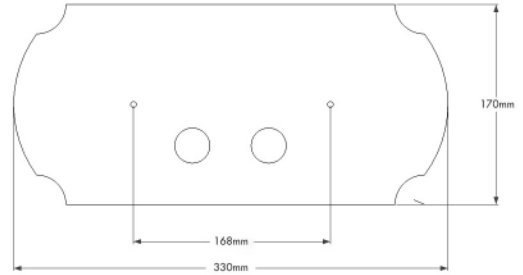

Claremont Brushed Nickel Flush Plate

Code: CL103FP-BN

TRADITIONAL & HAMPTONS STYLE SPECIALISTS

Specifications

- Finish: Brushed Nickel Electroplated
- Material: Brass
- Made in Italy
- Suites Geberit Sigma 8 Inwall Cisterns such as codes: 109.795.00.1 and 111.698.00.1