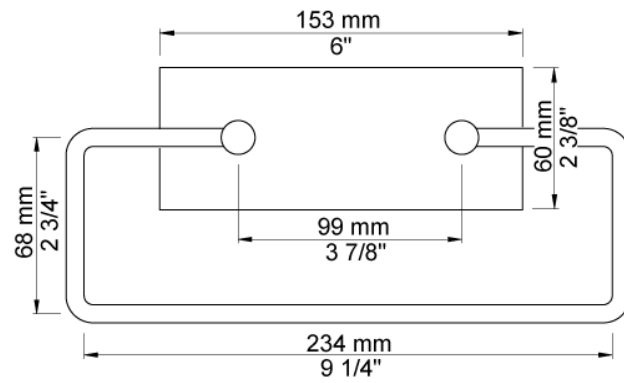

--

Date:

Client:

Project:

T15

Towel holder.

Available in colors

Color 02, Grey	Color 16, Polished chrome
Color 04, Light blue	Color 17, Gloss black
Color 05, Orange	Color 18, White
Color 06, Light green	Color 19, Natural brass
Color 08, Yellow	Color 20, Brushed chrome
Color 09, Dark grey	Color 21, Carmine red
Color 12, Mocca	Color 25, Pink
Color 14, Bright red	Color 27, Matt black
Color 15, Dark blue	Color 40, Brushed stainless steel