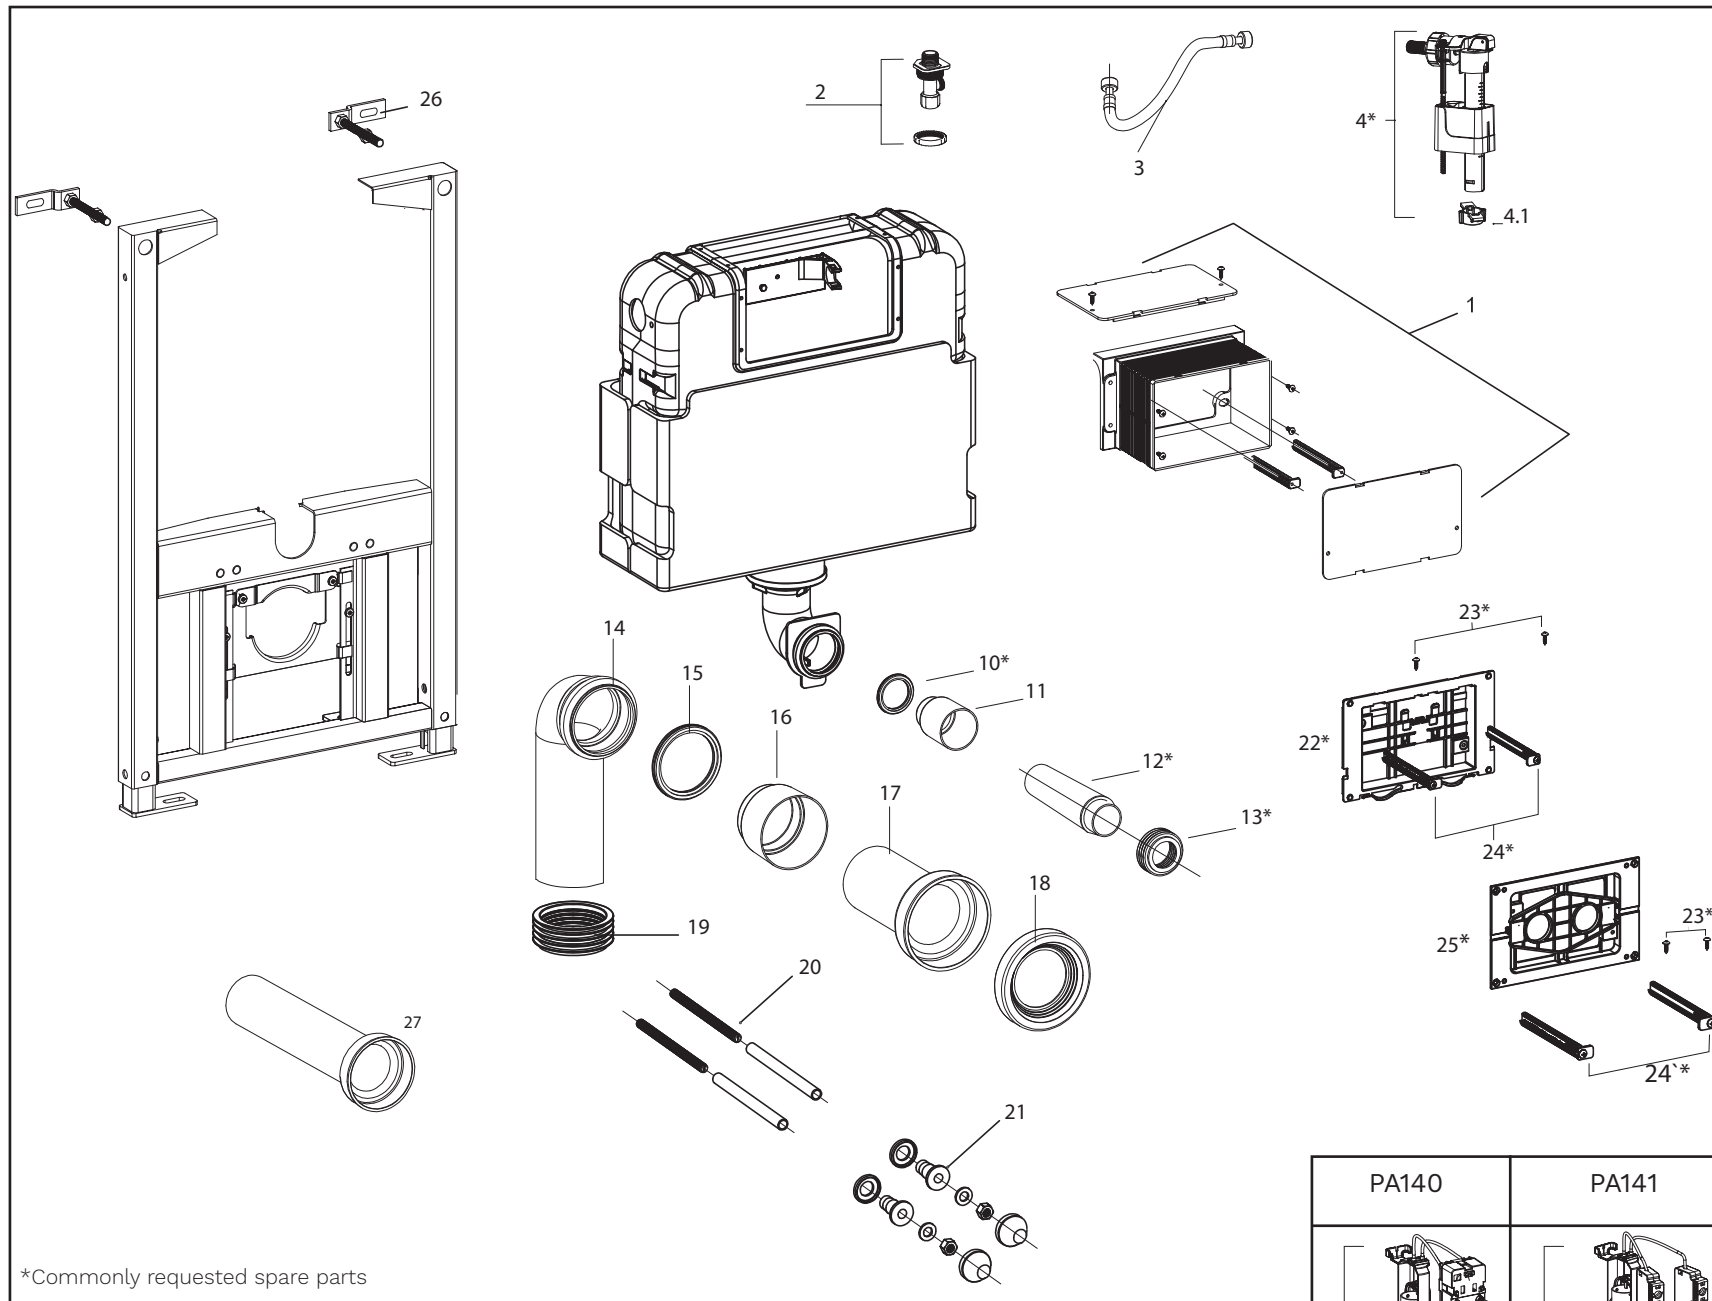

Concealed Cisterns Spare Parts PA140 and PA141

PARISI

*Commonly requested spare parts

#.	Part Code	Description	Qty
1	SP.PA0039	Push Panel Installation Duct for PA130/PA135/PA140 Concealed Cisterns	1
2	SP.PA0036	Mini Tap for Concealed Cistern	1
3	SP.PA0034	Flexible Hose for Inlet Valve (SP.PA0026)	1
4	SP.PA0026	Inlet Valve for PA130/PA135/PA140	1
4.1	SP.PA0027	Clip Sleeve for Inlet Valve (SP.PA0026)	1
5	SP.PA0028	Outlet Valve for PA130/PA135/PA140	1
5.1	SP.PA0031	Push rod set for PA130/PA135/PA140	2
6	SP.PA0041	Outlet Valve for PA136/ PA141	1
7	SP.PA0029	Seal for Outlet Valve (SP.PA0028 & SP.PA0041)	1
8	SP.PA0032	Base for Outlet Valve (SP.PA0028 & SP.PA0041)	1
9	SP.PA0033	Seal for Outlet Valve Base (SP.PA0032)	1
10	SP.PA0004	Seal Ring for Flush Outlet Pipe on Concealed Cisterns	1
11	SP.PA0052	Protector Plug for Flush Outlet	1
12	SP.PA0001	Straight Flush Pipe for Concealed Cistern	1
13	SP.PA0002	Kee Seal for Concealed Cistern	1
14	SP.PA0059	Waste Pipe for PA140/PA141	1
15	SP.PA0049	Seal Ring for S-Trap Waste Outlet on Concealed Cistern	1
16	SP.PA0051	Protector Plug for Waste Outlet	1
17	SP.PA0042	P-Trap Waste Pipe for PA120 & PA140 (w/o rubber seal)	1
18	SP.PA0009	Seal for Waste Pipe SP.PA0008 & SP.PA0042	1
19	SP.PA0056	Seal for PA120/PA121 Waste Pipe (SP.PA0045)	1
20	SP.PA0010	Threaded Bolt for PA120 & PA140	2
21	SP.PA0050	Cover Caps with Fixing Kit for Threaded Bolt SP.PA0010	2
22	SP.PA0012	Push Plate Bracket for PA130/PA135/PA140 with 4 gaskets	1
23	SP.PA0030	Fixing Screw Set for SP.PA0012	2
24	SP.PA0035	Fastening Bolt Set for PA130/PA135/PA140	2
25	SP.PA0061	Push Plate bracket for PA136 & PA141	1
26	SP.PA0054	Wall Fastening Set for PA140 & PA141	2
27	SP.PA0008	Extended P-Trap Waste Pipe for PA120 & PA140 (w/o rubber seal)	1

PA140					
PA141					

	PA140	PA141
5		
5.1		
7		
8		
9