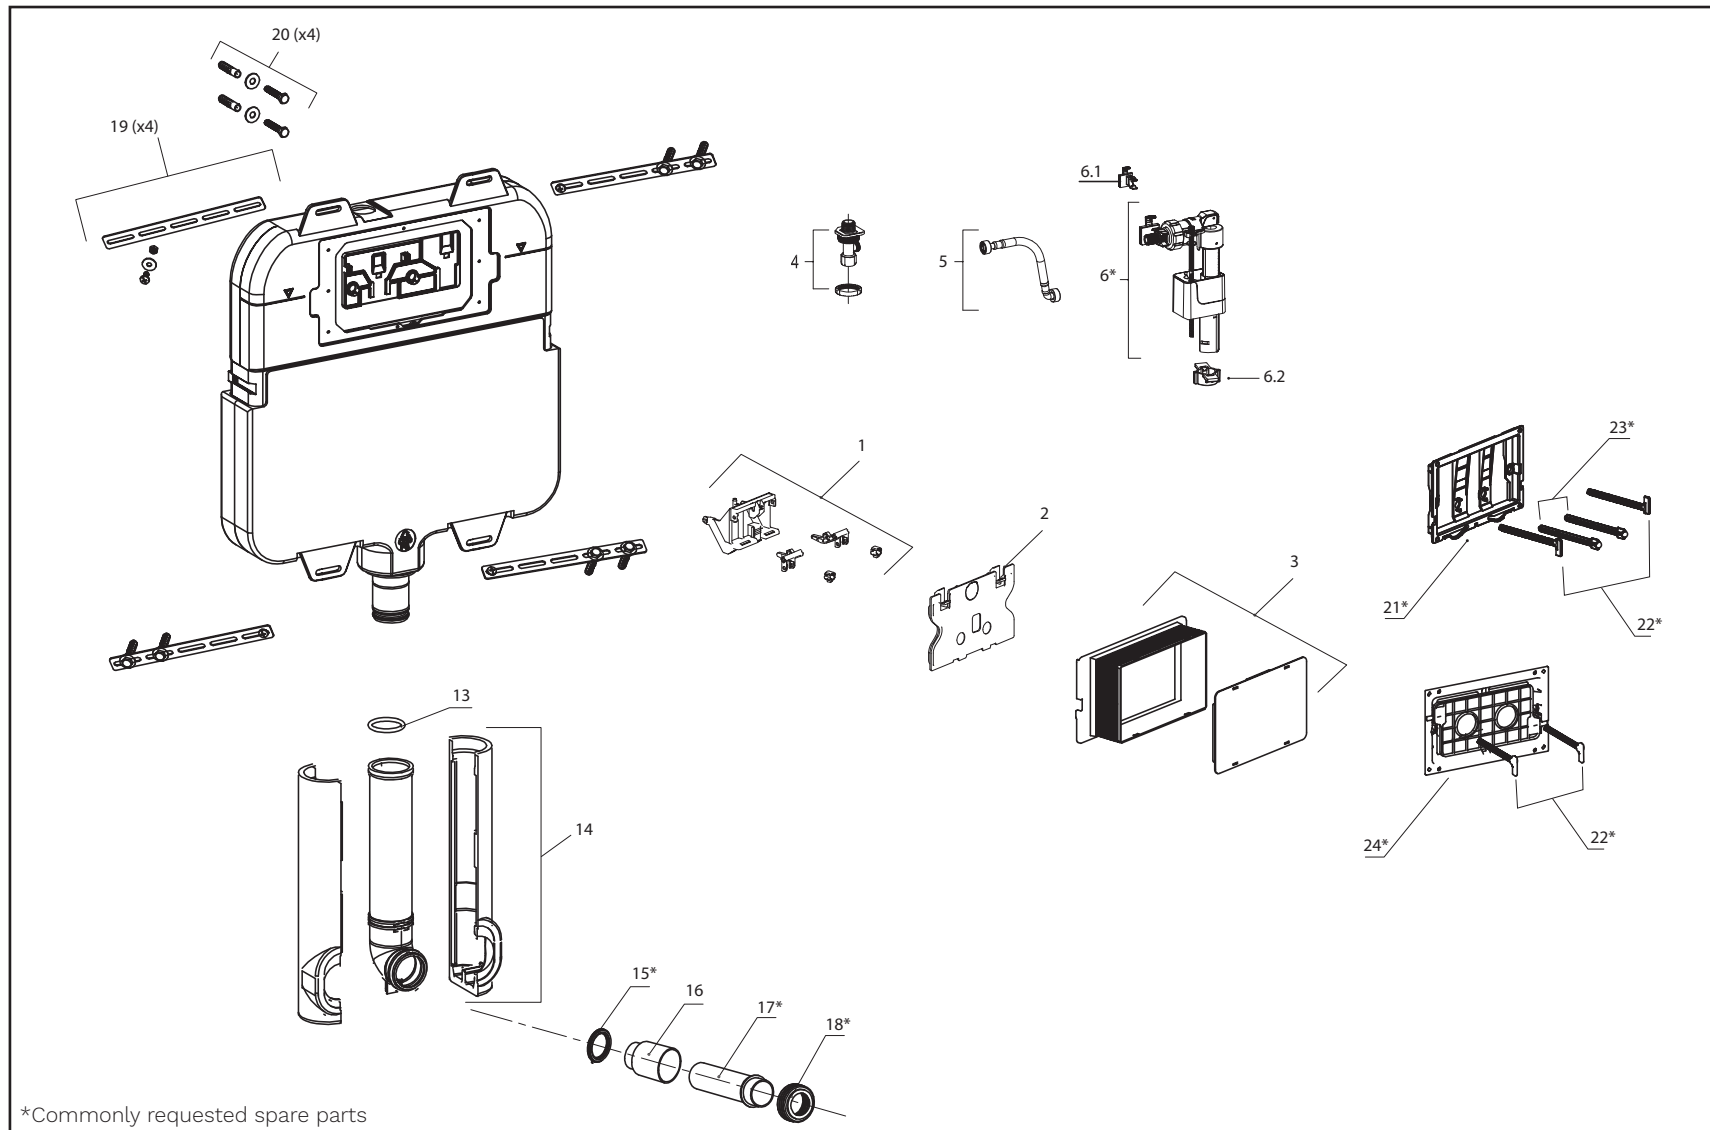

PARISI

CONCEALED CISTERNS
SPARE PARTS

Concealed Cisterns Spare Parts PA110 and PA111

PARISI

*Commonly requested spare parts

	PA110 Mechanical	PA111 Pneumatic	Extension Kit	PA110 Mechanical	PA111 Pneumatic

#.	Part Code	Description	Qty
1	SP.PA0048	Transmission Block for PA110/ PA111	1
2	SP.PA0043	Inner Cistern Cover for PA110 & PA120	1
3	SP.PA0038	Push Panel Installation Duct for PA110 & PA120	1
4	SP.PA0036	Mini Tap for Concealed Cistern	1
5	SP.PA0020	Flexible Hose for Inlet Valve (SP.PA0017)	1
6	SP.PA0017	Inlet Valve for PA110 & PA120	1
6.1	SP.PA0018	Clip Sleeve for Inlet Valve (SP.PA0017)	1
6.2	SP.PA0019	Fixing Clip for Inlet Valve (SP.PA0017)	1
7	SP.PA0021	Outlet Valve for PA110 & PA120	1
8	SP.PA0040	Outlet Valve for PA111/ PA121	1
9	SP.PA0022	Seal for Outlet Valve (SP.PA0021 & SP.PA0040)	1
10	SP.PA0024	Base for Outlet Valve (SP.PA0021 & SP.PA0040)	1
11	SP.PA0025	Seal for Outlet Valve Base (SP.PA0024)	1
12	SP.PA0023	Fixing Clip for Outlet Valve (SP.PA0021 & SP.PA0040)	1
13	SP.PA0005	Seal Ring for Flush Outlet on In-wall Cistern	1
14	SP.PA0003	Variable Flush Pipe for PA110 & PA120 Concealed Cisterns	1
15	SP.PA0004	Seal Ring for Flush Outlet Pipe on Concealed Cisterns	1
16	SP.PA0052	Protector Plug for Flush Outlet	1
17	SP.PA0001	Straight Flush Pipe for Concealed Cistern	1
18	SP.PA0002	Keel Seal for Concealed Cistern	1
19	SP.PA0057	Steel Strap for PA110/PA120 Cistern	4
20	SP.PA0058	Wall Fixing Kit for Steel Strap	4
21	SP.PA0013	Push Plate Bracket for PA110 & PA120 with 4 gaskets	1
22	SP.PA0015	Fastening Bolt Set for PA110 & PA120	2
23	SP.PA0016	Push Rod Set for PA110 & PA120	2
24	SP.PA0055	Push Plate Bracket for PA111 & PA121	1
25	SP.PA0044	Push Plate Extension Kit for PA110 & PA120	2
26	SP.PA0006	Extended Straight Flush Pipe for Concealed Cistern	1
27	SP.PA0046	Pneumatic Hose Set (Length 4m)	2