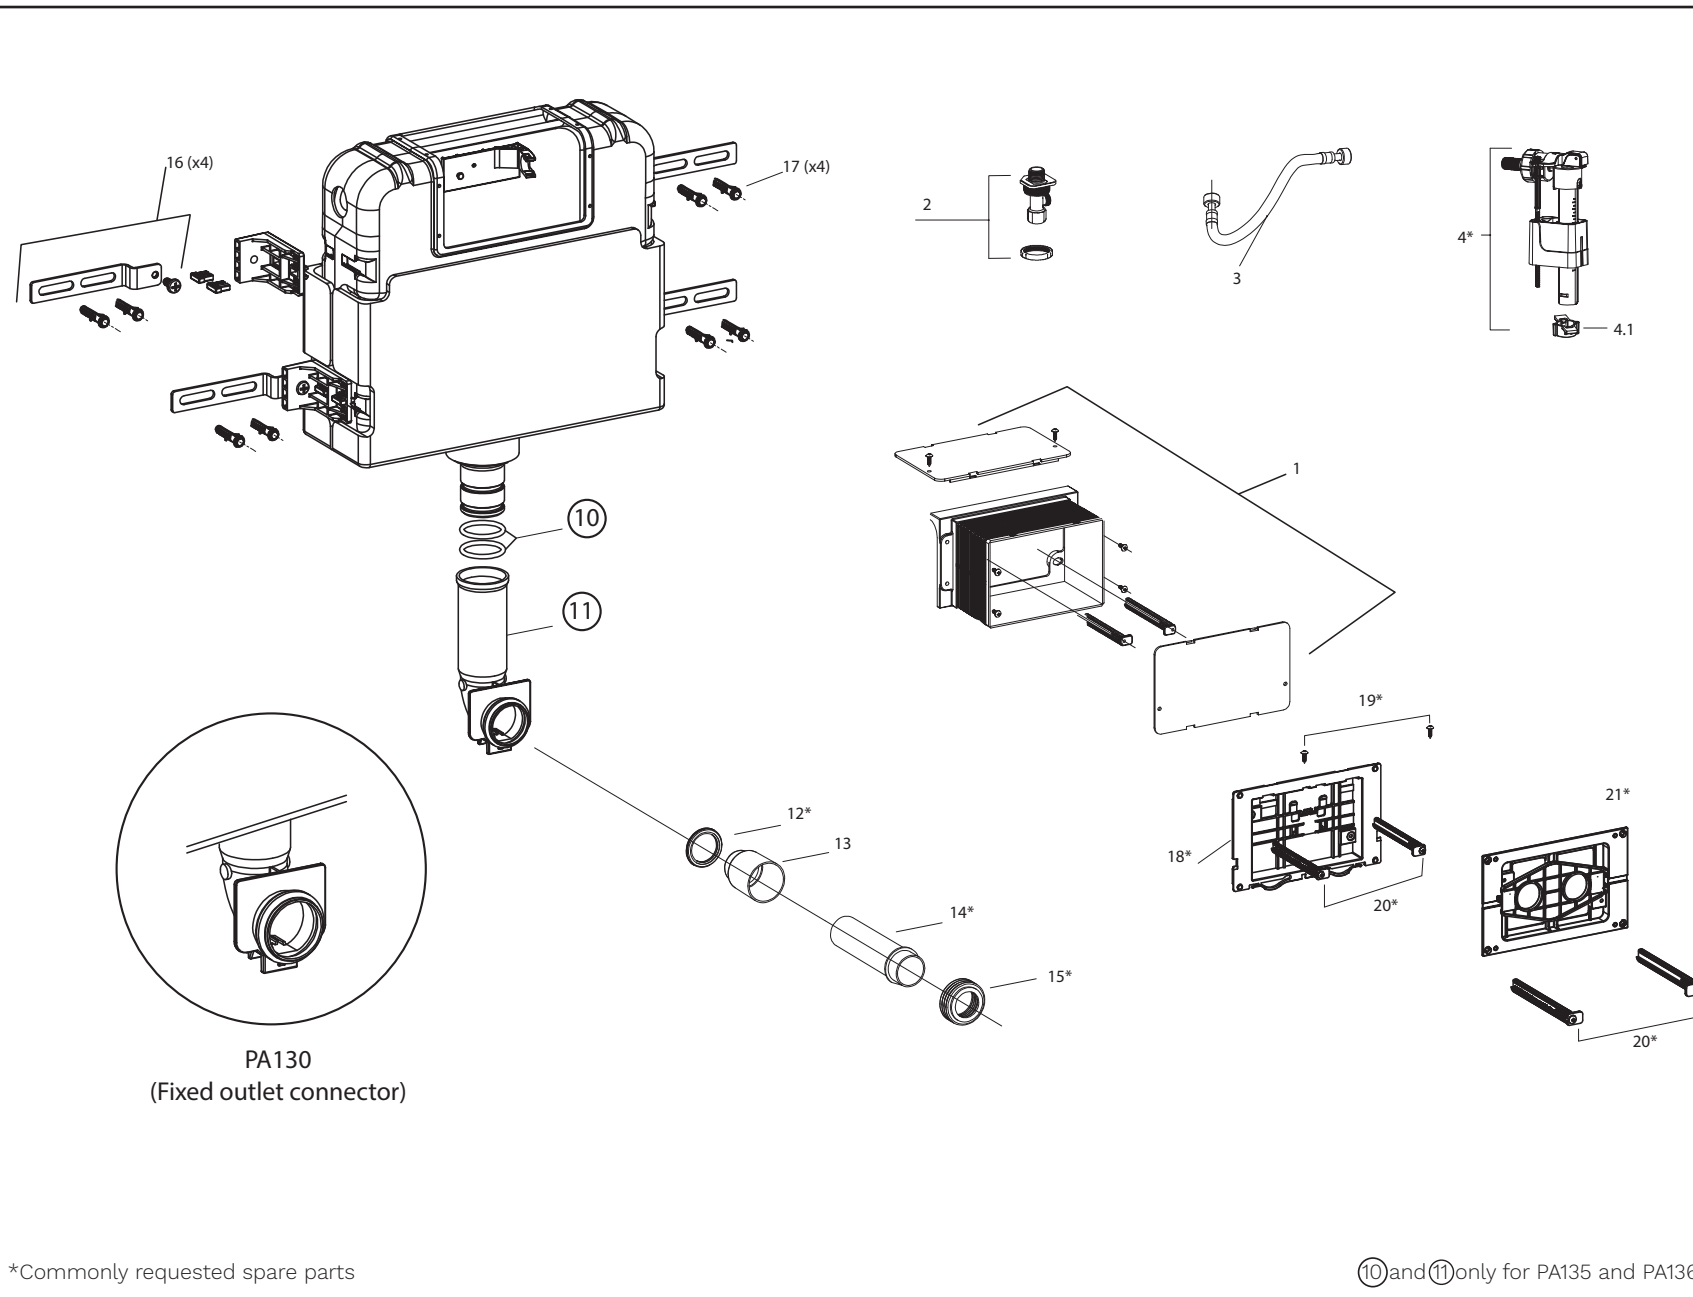

Concealed Cisterns Spare Parts PA130, PA135 and PA136

PARISI

#.	Part Code	Description	Qty
1	SP.PA0039	Push Panel Installation Duct for PA130/PA135/PA140 Concealed Cisterns	1
2	SP.PA0036	Mini Tap for Concealed Cistern	1
3	SP.PA0034	Flexible Hose for Inlet Valve (SP.PA0026)	1
4	SP.PA0026	Inlet Valve for PA130/PA135/PA140	1
4.1	SP.PA0027	Clip Sleeve for Inlet Valve (SP.PA0026)	1
5	SP.PA0028	Outlet Valve for PA130/PA135/PA140	1
5.1	SP.PA0031	Push rod set for PA130/PA135/PA140	2
6	SP.PA0041	Outlet Valve for PA136/ PA141	1
7	SP.PA0029	Seal for Outlet Valve (SP.PA0028 & SP.PA0041)	1
8	SP.PA0032	Base for Outlet Valve (SP.PA0028 & SP.PA0041)	1
9	SP.PA0033	Seal for Outlet Valve Base (SP.PA0032)	1
10	SP.PA0005	Seal Ring for Flush Outlet on In-wall Cistern	2
11	SP.PA0007	Variable Outlet Connection Pipe for PA135 Concealed Cistern	1
12	SP.PA0004	Seal Ring for Flush Outlet Pipe on Concealed Cisterns	1
13	SP.PA0052	Protector Plug for Flush Outlet	1
14	SP.PA0001	Straight Flush Pipe for Concealed Cistern	1
15	SP.PA0002	Keel Seal for Concealed Cistern	1
16	SP.PA0060	Steel Strap for PA130, PA135 & PA13	4
17	SP.PA0058	Wall Fixing Kit for Steel Strap	4
18	SP.PA0012	Push Plate Bracket for PA130/PA135/PA140 with 4 gaskets	1
19	SP.PA0030	Fixing Screw Set for SP.PA0012	2
20	SP.PA0035	Fastening Bolt Set for PA130/PA135/PA140	2
21	SP.PA0061	Push Plate bracket for PA136 & PA141	1