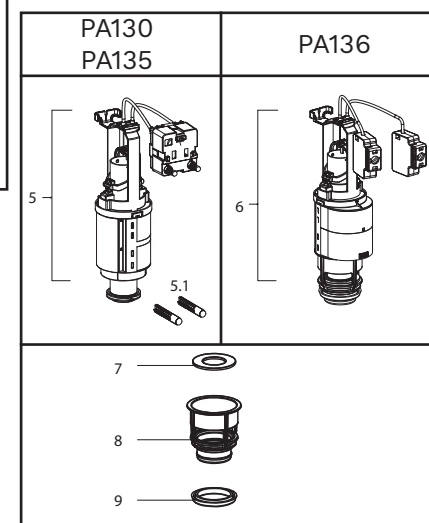

PA120 Mechanical					
PA121 Pneumatic					
Extension Kit					

PA120 Mechanical	PA121 Pneumatic

Concealed Cisterns Spare Parts PA130, PA135 and PA136

PARISI

#.	Part Code	Description	Qty
1	SP.PA0039	Push Panel Installation Duct for PA130/PA135/PA140 Concealed Cisterns	1
2	SP.PA0036	Mini Tap for Concealed Cistern	1
3	SP.PA0034	Flexible Hose for Inlet Valve (SP.PA0026)	1
4	SP.PA0026	Inlet Valve for PA130/PA135/PA140	1
4.1	SP.PA0027	Clip Sleeve for Inlet Valve (SP.PA0026)	1
5	SP.PA0028	Outlet Valve for PA130/PA135/PA140	1
5.1	SP.PA0031	Push rod set for PA130/PA135/PA140	2
6	SP.PA0041	Outlet Valve for PA136/ PA141	1
7	SP.PA0029	Seal for Outlet Valve (SP.PA0028 & SP.PA0041)	1
8	SP.PA0032	Base for Outlet Valve (SP.PA0028 & SP.PA0041)	1
9	SP.PA0033	Seal for Outlet Valve Base (SP.PA0032)	1
10	SP.PA0005	Seal Ring for Flush Outlet on In-wall Cistern	2
11	SP.PA0007	Variable Outlet Connection Pipe for PA135 Concealed Cistern	1
12	SP.PA0004	Seal Ring for Flush Outlet Pipe on Concealed Cisterns	1
13	SP.PA0052	Protector Plug for Flush Outlet	1
14	SP.PA0001	Straight Flush Pipe for Concealed Cistern	1
15	SP.PA0002	Keel Seal for Concealed Cistern	1
16	SP.PA0060	Steel Strap for PA130, PA135 & PA13	4
17	SP.PA0058	Wall Fixing Kit for Steel Strap	4
18	SP.PA0012	Push Plate Bracket for PA130/PA135/PA140 with 4 gaskets	1
19	SP.PA0030	Fixing Screw Set for SP.PA0012	2
20	SP.PA0035	Fastening Bolt Set for PA130/PA135/PA140	2
21	SP.PA0061	Push Plate bracket for PA136 & PA141	1