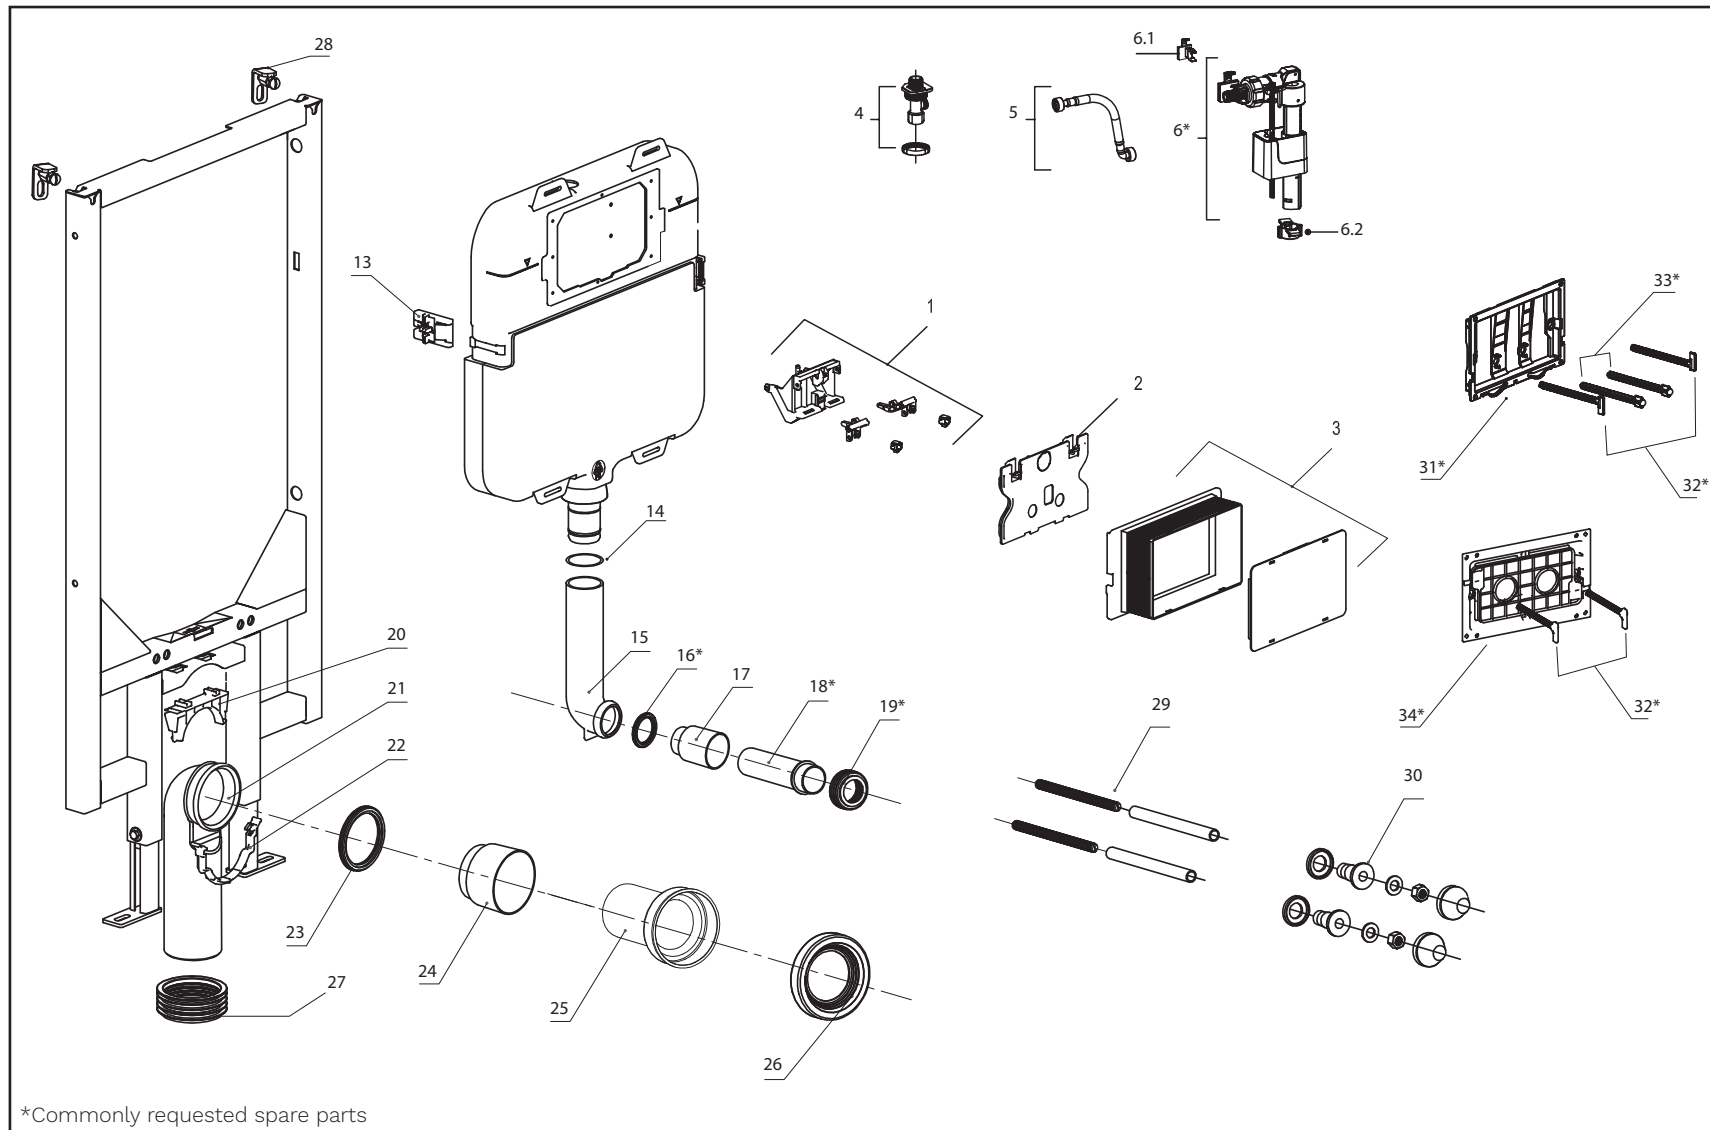

Concealed Cisterns Spare Parts PA120 and PA121

PARISI

*Commonly requested spare parts

#.	Part Code	Description	Qty
1	SP.PA0048	Transmission Block for PA110/ PA120	1
2	SP.PA0043	Inner Cistern Cover for PA110 & PA120	1
3	SP.PA0038	Push Panel Installation Duct for PA110 & PA12	1
4	SP.PA0036	Mini Tap for Concealed Cistern	1
5	SP.PA0020	Flexible Hose for Inlet Valve (SP.PA0017)	1
6	SP.PA0017	Inlet Valve for PA110 & PA120	1
6.1	SP.PA0018	Clip Sleeve for Inlet Valve (SP.PA0017)	1
6.2	SP.PA0019	Fixing Clip for Inlet Valve (SP.PA0017)	1
7	SP.PA0021	Outlet Valve for PA110 & PA120	1
8	SP.PA0040	Outlet Valve for PA111 & PA121	1
9	SP.PA0023	Fixing Clip for Outlet Valve (SP.PA0021 & SP.PA0040)	1
10	SP.PA0022	Seal for Outlet Valve (SP.PA0021 & SP.PA0040)	1
11	SP.PA0024	Base for Outlet Valve (SP.PA0021 & SP.PA0040)	1
12	SP.PA0025	Seal for Outlet Valve Base (SP.PA0024)	1
13	SP.PA0011	Cistern to Frame Mounting Bracket for PA120	2
14	SP.PA0005	Seal Ring for Flush Outlet on In-wall Cistern	1
15	SP.PA0003	Variable Flush Pipe for PA110 & PA120	1
16	SP.PA0004	Seal Ring for Flush Outlet Pipe	1
17	SP.PA0052	Protector Plug for Flush Outlet	1
18	SP.PA0001	Straight Flush Pipe for Concealed Cistern	1
19	SP.PA0002	Kee Seal for Concealed Cistern	1
20	SP.PA0037	Waste Outlet Pipe Clip for PA120	1
21	SP.PA0045	Waste Pipe for PA120	1
22	SP.PA0047	Lower Bracket Clip for 90mm Outlet Bend for PA120 Frame	1
23	SP.PA0049	Seal Ring for S-Trap Waste Outlet	1
24	SP.PA0051	Protector Plug for Waste Outlet	1
25	SP.PA0042	P-Trap Waste Pipe for PA120 & PA140 (w/o rubber seal)	1
26	SP.PA0009	Seal for Waste Pipe SP.PA0008 & SP.PA0042	1
27	SP.PA0056	Seal for PA120/PA121 Waste Pipe (SP.PA0045)	1
28	SP.PA0053	Wall Fastening Set for PA120	2
29	SP.PA0010	Threaded Bolt for PA120 & PA140	2
30	SP.PA0050	Cover Caps with Fixing Kit for Threaded Bolt SP.PA0010	2
31	SP.PA0013	Push Plate Bracket for PA110 & PA120 with 4 gaskets	1
32	SP.PA0015	Fastening Bolt Set for PA110 & PA120	2
33	SP.PA0016	Push Rod Set for PA110 & PA120	2
34	SP.PA0055	Push Plate Bracket for PA111 & PA121	1
35	SP.PA0044	Push Plate Extension Kit for PA110 & PA120	2
36	SP.PA0006	Extended Straight Flush Pipe	1
37	SP.PA0046	Pneumatic Hose Set (Length 4m)	2
38	SP.PA0008	Extended P-Trap Waste Pipe for PA120 & PA140 (w/o rubber seal)	1