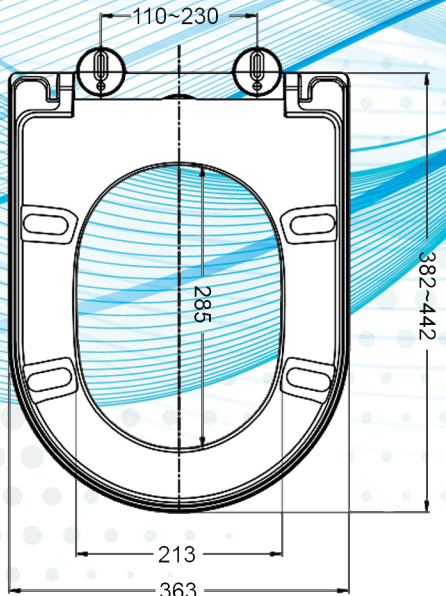

Quick Release Lift Off Seat for Easy Cleaning