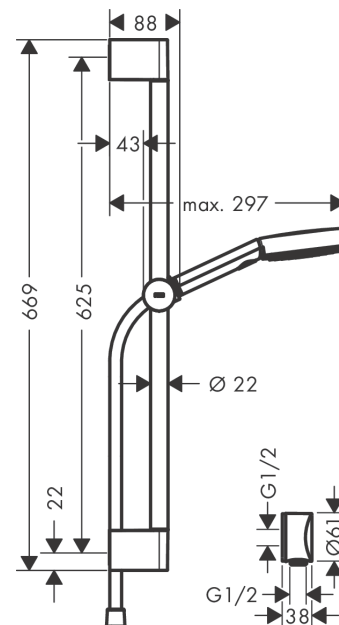

## Pulsify S

Shower set 105 1jet with shower bar 65 cm and wall outlet

Finish: **Chrome** Article Number: **24311003**

#### product features

- consists of: hand shower, shower bar, shower hose, slider, wall connector
- shower head size: 105 mm
- spray type: PowderRain
- maximum flow rate at 3 bar: 7,6 l/min
- minimum flow pressure: 1,2 bar
- operating pressure: min. 1,2 bar/max. 6 bar
- height-adjustable slider with locking push-button slider
- hand shower holder made of plastic/metal
- slider rotatable on the pipe for left or right operation
- wall mounting: screw fastening
- wall supports made of plastic
- profile pipe: round
- pipe length: 669 mm
- shower bar diameter: 22 mm
- drilling distance: 625 mm
- shower hose with conical nut on both ends
- pivot connector prevents hose from tangling

### Scale drawing

**Pulsify S**  
**Shower set 105 1jet with shower bar 65 cm and wall outlet**  
 Finish: **Chrome** Article Number: **24311003**

**Flowchart**