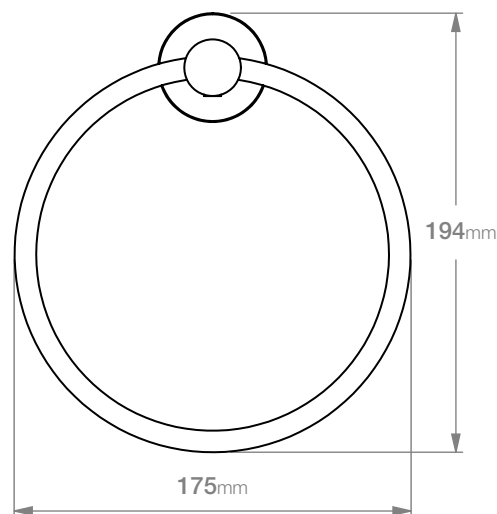

Original UX Fischer® supplied,
phased in from June 2015.