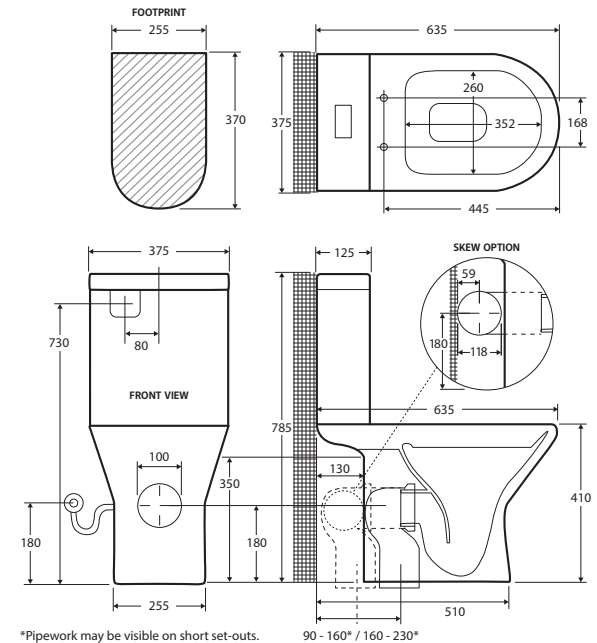

Chica CLOSE-COUPLED TOILET SUITE

Features

- Rimless hygienic flush
- Large, easy-push, chrome flush buttons
- Gloss white finish
- UF quick release, soft close seat (available in standard or slim)
- High quality, R&T flush mechanism
- Top or bottom inlets:
 - Left top inlet
 - Left or right bottom inlet
- Can be installed to suit any existing bottom water inlet point
- Available as P-Trap, S-Trap or Skew Trap
- **WELS 4 Star rated, 4.4L/2.8L (3.2L average flush)**

Slim Seat

Standard Seat

Available in

P-Trap

Slim **K0123P-2**
Standard **K0123P**

S-Trap 90-160

Slim **K0123A-2**
Standard **K0123A**

S-Trap 160-230

Slim **K0123B-2**
Standard **K0123B**

Skew Trap

Slim **K0123C-2**
Standard **K0123C**

Skew trap suits left or right installation

Cleaning & Care

- The toilet seat may be removed for cleaning - depress the quick release buttons and lift up.
- Clean only with a soft cloth or sponge using warm water and mild soap or detergent. Do not use any abrasive cleaning materials.
- Do not use any solvents or corrosive liquids.
- Note that use of clip-on deodorisers will affect flushing performance on rimless suites.

We aim to ensure that specifications are correct at the time of publication. All measurements are shown in millimetres. For ceramic products, please allow +/- 10 mm tolerance for manufacturing variance. Always use measurements of actual product received for final specification as the technical drawing may contain differences. Due to printing limitations, physical colour may vary from the image shown. Fienza reserves the right to make modifications without prior notice.