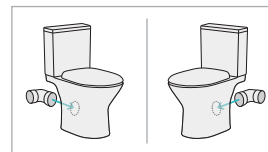

Chica CLOSE-COUPLED TOILET SUITE

Features

- Rimless hygienic flush
- Large, easy-push, chrome flush buttons
- Gloss white finish
- UF quick release, soft close seat (available in standard or slim)
- High quality, R&T flush mechanism
- Top or bottom inlets:
 - Left top inlet
 - Left or right bottom inlet
- Can be installed to suit any existing bottom water inlet point
- Available as P-Trap, S-Trap or Skew Trap
- **WELS 4 Star rated, 4.4L/2.8L (3.2L average flush)**

Slim Seat

Standard Seat

Available in

P-Trap

Slim **K0123P-2**
Standard **K0123P**

S-Trap 90-160

Slim **K0123A-2**
Standard **K0123A**

S-Trap 160-230

Slim **K0123B-2**
Standard **K0123B**

Skew Trap

Slim **K0123C-2**
Standard **K0123C**

Skew trap suits left or right installation

Cleaning & Care

- The toilet seat may be removed for cleaning - depress the quick release buttons and lift up.
- Clean only with a soft cloth or sponge using warm water and mild soap or detergent. Do not use any abrasive cleaning materials.
- Do not use any solvents or corrosive liquids.
- Note that use of clip-on deodorisers will affect flushing performance on rimless suites.