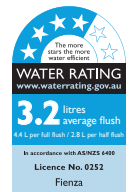

We aim to ensure that specifications are correct at the time of publication. All measurements are shown in millimetres. For ceramic products, please allow +/- 10 mm tolerance for manufacturing variance. Always use measurements of actual product received for final specification as the technical drawing may contain differences. Due to printing limitations, physical colour may vary from the image shown. Fienza reserves the right to make modifications without prior notice.