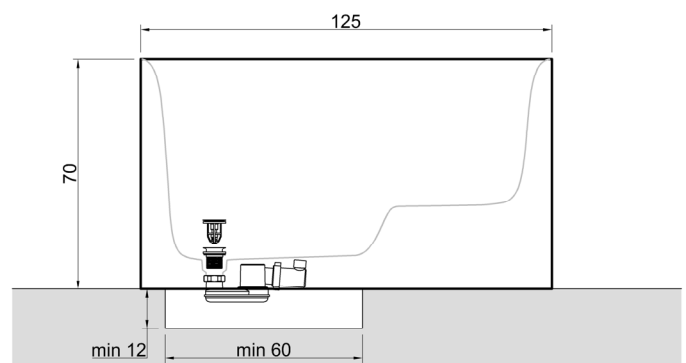

CUBA

Articolo: CUBA

Materiale: Flumood / Colormood

Troppo pieno: SI

Peso lordo: kg 150 ca.

Peso netto: kg 119 ca.

Dimensione imballo: cm 95 x 100 x 192

Capacità: l 194 ca.

Descrizione: Vasca da bagno rettangolare in Flumood, verniciabile esternamente in tutti i colori del nostro campionario, in Colormood verniciabile internamente ed esternamente, completa di piletta con troppopieno automatico invisibile, sifone e tubo flessibile.

Article: CUBA

Material: Flumood / Colormood

Overflow: YES

Gross weight: kg 150 ca.

Net weight: kg 119 ca.

Packing dimensions: cm 95 x 100 x 192

Capacity: l 194 ca.

Description: Rectangular bathtub in Flumood, that can be externally lacquered in all colors from our range, in Colormood lacquered inside and out, complete with drain with automatic and invisible overflow, siphon and flexible hose.