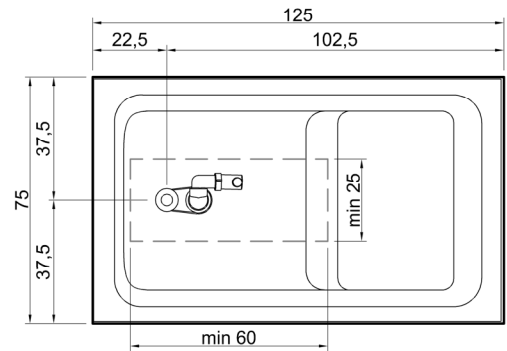

CUBA

Articolo: CUBA

Materiale: Flumood / Colormood

Troppo pieno: SI

Peso lordo: kg 150 ca.

Peso netto: kg 119 ca.

Dimensione imballo: cm 95 x 100 x 192

Capacità: l 194 ca.

Descrizione: Vasca da bagno rettangolare in Flumood, verniciabile esternamente in tutti i colori del nostro campionario, in Colormood verniciabile internamente ed esternamente, completa di piletta con troppopieno automatico invisibile, sifone e tubo flessibile.

Article: CUBA

Material: Flumood / Colormood

Overflow: YES

Gross weight: kg 150 ca.

Net weight: kg 119 ca.

Packing dimensions: cm 95 x 100 x 192

Capacity: l 194 ca.

Description: Rectangular bathtub in Flumood, that can be externally lacquered in all colors from our range, in Colormood lacquered inside and out, complete with drain with automatic and invisible overflow, siphon and flexible hose.