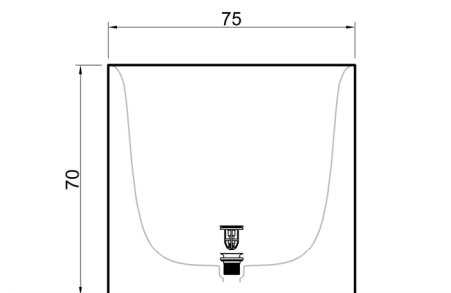

CUBA

Articolo: CUBA

Materiale: Flumood / Colormood

Troppo pieno: SI

Peso lordo: kg 150 ca.

Peso netto: kg 119 ca.

Dimensione imballo: cm 95 x 100 x 192

Capacità: l 194 ca.

Descrizione: Vasca da bagno rettangolare in Flumood, verniciabile esternamente in tutti i colori del nostro campionario, in Colormood verniciabile internamente ed esternamente, completa di piletta con troppopieno automatico invisibile, sifone e tubo flessibile.

Article: CUBA

Material: Flumood / Colormood

Overflow: YES

Gross weight: kg 150 ca.

Net weight: kg 119 ca.

Packing dimensions: cm 95 x 100 x 192

Capacity: l 194 ca.

Description: Rectangular bathtub in Flumood, that can be externally lacquered in all colors from our range, in Colormood lacquered inside and out, complete with drain with automatic and invisible overflow, siphon and flexible hose.