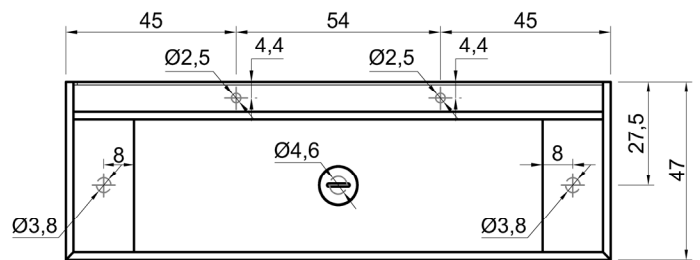

MySTREET

Articolo: **MYSTRA3144**

Materiale: Marmo Carrara - Nero Marquinia - Stone Grey - Emperador - Verde Alpi - Rosso Levanto - Port Laurent - Calacatta Viola - Corian
Troppopieno: NO

Descrizione: Monoblocco in marmo o Corian con canale posteriore, lavabo integrato e doppio piano d'appoggio. Completo di piletta con scarico libero e raccordo per sifone.

Article: **MYSTRA3144**

Material: Marmo Carrara - Nero Marquinia - Stone Grey - Emperador - Verde Alpi - Rosso Levanto - Port Laurent - Calacatta Viola - Corian
Overflow: NO

Description: Marble or Corian monoblock with back canal, integrated sink and double countertop. Complete with drain pipe fitting and open plug.

= Alimentazione elettrica DC 12V
Power supply DC 12V

**Marmo
Marble**

**Marmo
Marble**

**Corian
Corian**

**Corian
Corian**

Troppopieno automatico invisibile
Valido solo per la versione in Corian
La piletta si apre automaticamente al raggiungimento del livello di sicurezza PREDEFINITO, permettendo all'acqua di defluire.

Automatic invisible Overflow
Valid only for the Corian version
The drain opens automatically when the PRESET safety level is reached allowing the water to drain away.