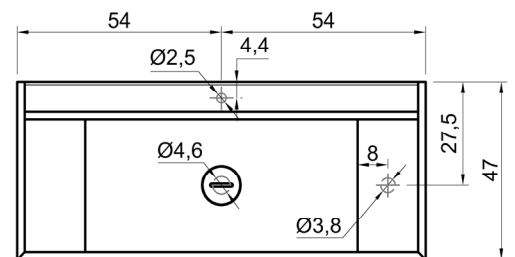

Description: Marble or Corian monoblock with back canal, integrated sink, and double countertop.

 = Alimentazione elettrica DC 12V
Power supply DC 12V

**Marmo
Marble**

**Marmo
Marble**

**Corian
Corian**

**Corian
Corian**