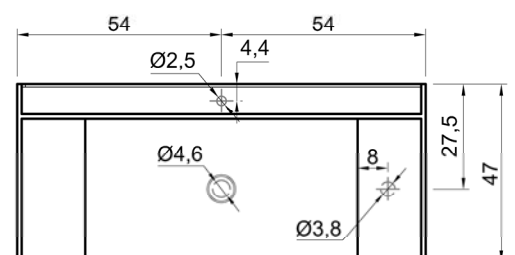

Description: Marble or Corian monoblock with back canal, integrated sink, and double countertop.

 = Alimentazione elettrica DC 12V
Power supply DC 12V

**Marmo
Marble**

**Marmo
Marble**

**Corian
Corian**

**Corian
Corian**