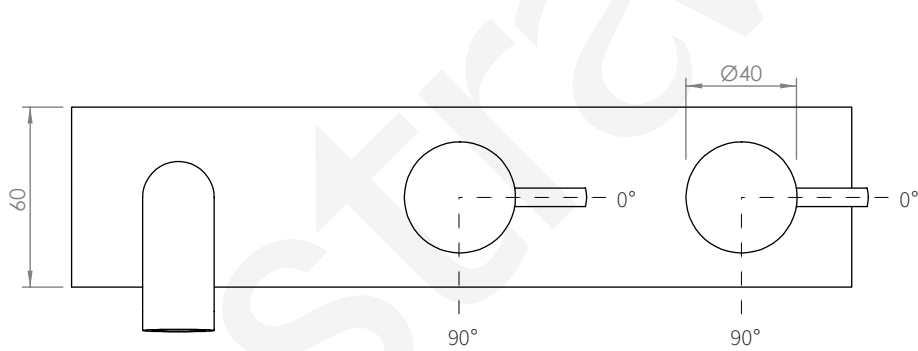

A69.05.OBP

OFFSET WALL SET

[Available with flow control, add **.FC** to end of code - 5 STAR/6Lpm WELS RATING]

G 1/2"
FEMALE THREAD