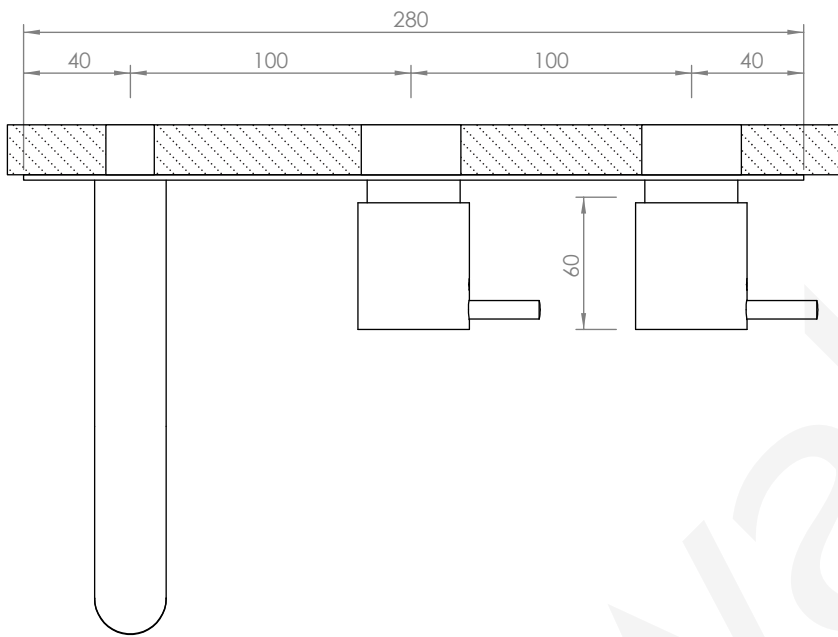

A69.05.OBP

OFFSET WALL SET

[Available with flow control, add **.FC** to end of code - 5 STAR/6Lpm WELS RATING]

G 1/2"
FEMALE THREAD