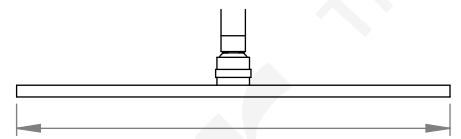

A69.10.11.A

SHOWER ARM & ROSE ONLY

3 STAR/9Lpm WELS RATING

STANDARD AS 200mm OVERHEAD ROSE
AVAILABLE WITH:

250mm OVERHEAD ROSE
A69.10.11.A.250

300mm OVERHEAD ROSE
A69.10.11.A.300

400mm OVERHEAD ROSE
A69.10.11.A.400