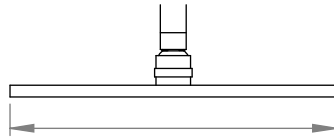

A69.10.11.A

SHOWER ARM & ROSE ONLY

3 STAR/9Lpm WELS RATING

STANDARD AS 200mm OVERHEAD ROSE
AVAILABLE WITH:

250mm OVERHEAD ROSE
A69.10.11.A.250

300mm OVERHEAD ROSE
A69.10.11.A.300

400mm OVERHEAD ROSE
A69.10.11.A.400