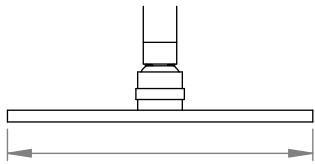

A69.10.11.A

SHOWER ARM & ROSE ONLY

3 STAR/9Lpm WELS RATING

STANDARD AS 200mm OVERHEAD ROSE
AVAILABLE WITH:

250mm OVERHEAD ROSE
A69.10.11.A.250

300mm OVERHEAD ROSE
A69.10.11.A.300

400mm OVERHEAD ROSE
A69.10.11.A.400