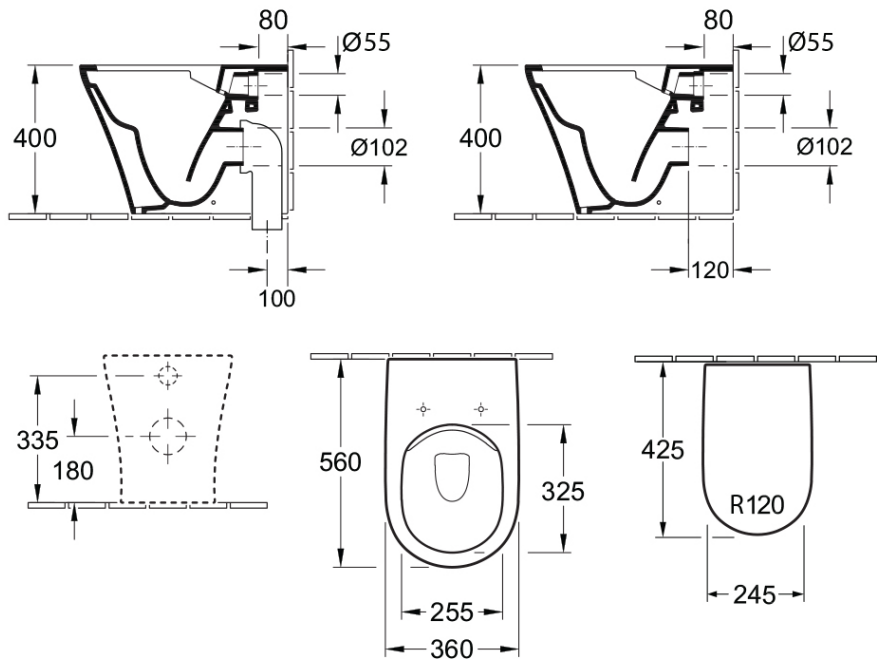

Technical Specification

*Please visit argentaust.com.au/warranty to view the full warranty

Note: All dimensions are in millimetres and are subject to normal manufacturing variations. Always use the physical product measurements for cut-outs and rough-ins as the technical details shown may differ from the actual product. Use acetic cured silicone sealant. Do not use epoxy type adhesives. Clean with damp cloth. Do not use abrasive cleaners, liquids or pastes.