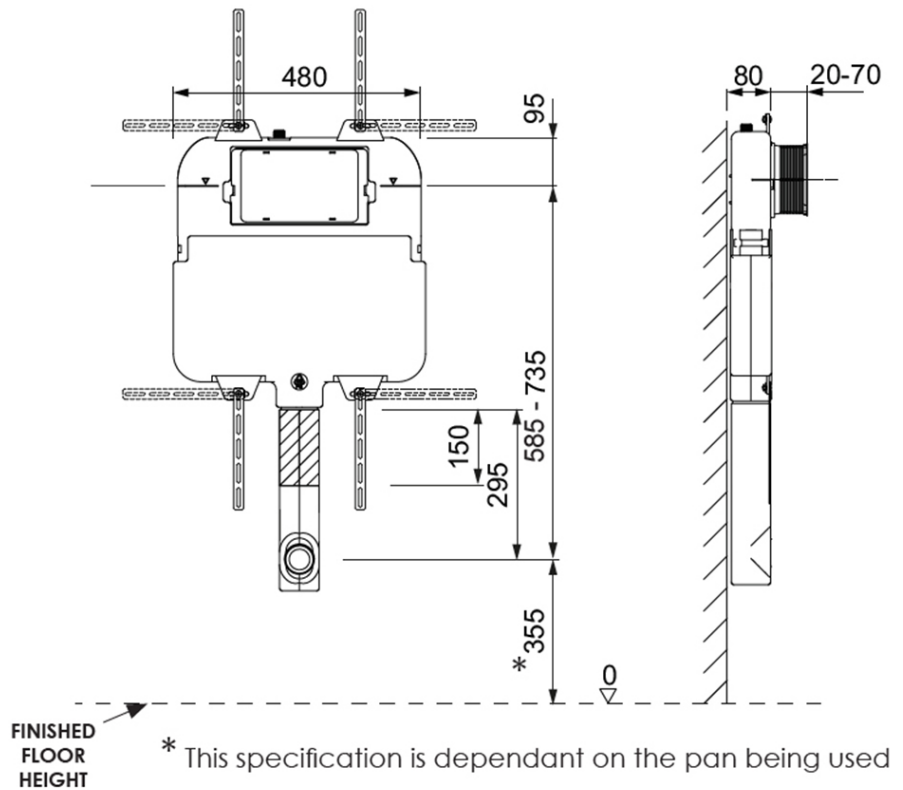

Technical Specification

*Please visit argentaust.com.au/warranty to view the full warranty

Note: All dimensions are in millimetres and are subject to normal manufacturing variations. It is recommended to use the physical product measurements for cut-outs and rough-ins as the technical details shown may differ from the actual product. Use acetic cured silicone sealant. Do not use epoxy type adhesives. Clean with damp cloth. Do not use abrasive cleaners, liquids or pastes.