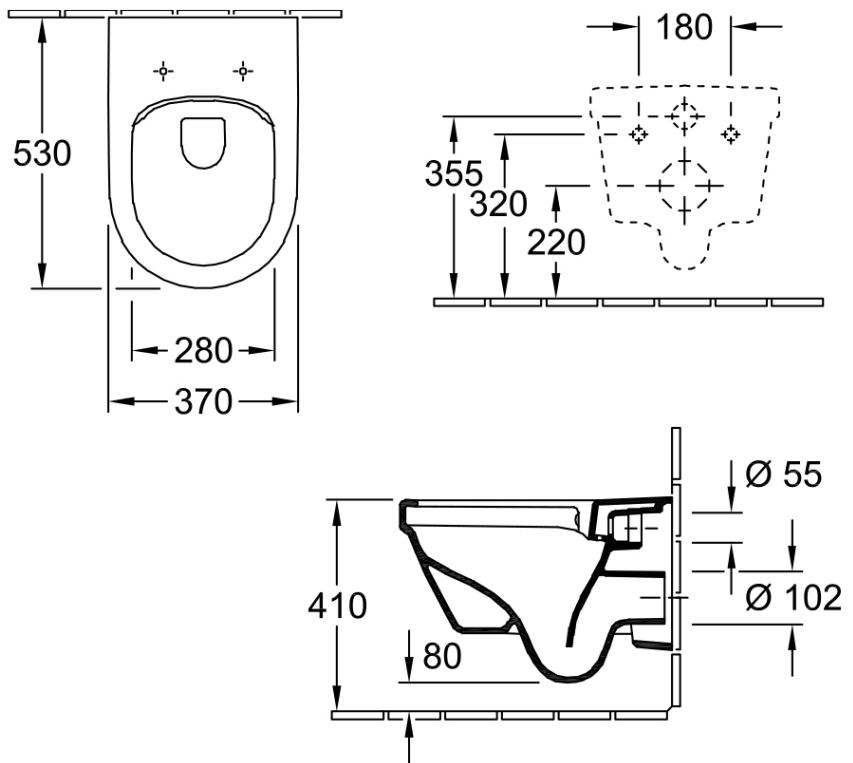

Additional Notes

- DirectFlush
- Fully Smooth Sided
- Soft Close Seat

*Please visit argentaust.com.au/warranty to view the full warranty

Note: All dimensions are in millimetres and are subject to normal manufacturing variations. Always use the physical product measurements for cut-outs and rough-ins as the technical details shown may differ from the actual product. Use acetic cured silicone sealant. Do not use epoxy type adhesives. Clean with damp cloth. Do not use abrasive cleaners, liquids or pastes.