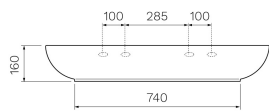

TOP VIEW

FRONT VIEW

SIDE VIEW

## Vignoni Bench Basin 1000mm

SMV1120/A, SMV1121/A

The Vignoni Basin Collection features a softness through its oval, egg-shaped lines, designed to achieve a light and thin profile.

<b>Product type</b>	Basins
<b>Brand</b>	Simas
<b>Collection</b>	Vignoni
<b>Range</b>	Design
<b>WxDxH</b>	1000mm x 520mm x 160mm
<b>Colour / Finish</b>	 Gloss White
<b>Material</b>	Ceramic
<b>Tap Hole Options</b>	No Tap Hole   1 Tap Hole
<b>Capacity</b>	38 Litres
<b>Overflow</b>	Integrated Overflow
<b>Waste Outlet</b>	32mm Universal Plug & Waste (TA3240 or TA4032) or 32mm Constant Flow Waste (TA3253) to be ordered separately.