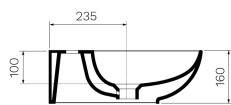

TOP VIEW

FRONT VIEW

SIDE VIEW

## Vignoni Bench Basin 1000mm

SMV1120/A, SMV1121/A

The Vignoni Basin Collection features a softness through its oval, egg-shaped lines, designed to achieve a light and thin profile.

<b>Product type</b>	Basins
<b>Brand</b>	Simas
<b>Collection</b>	Vignoni
<b>Range</b>	Design
<b>WxDxH</b>	1000mm x 520mm x 160mm
<b>Colour / Finish</b>	 Gloss White
<b>Material</b>	Ceramic
<b>Tap Hole Options</b>	No Tap Hole   1 Tap Hole
<b>Capacity</b>	38 Litres
<b>Overflow</b>	Integrated Overflow
<b>Waste Outlet</b>	32mm Universal Plug & Waste (TA3240 or TA4032) or 32mm Constant Flow Waste (TA3253) to be ordered separately.