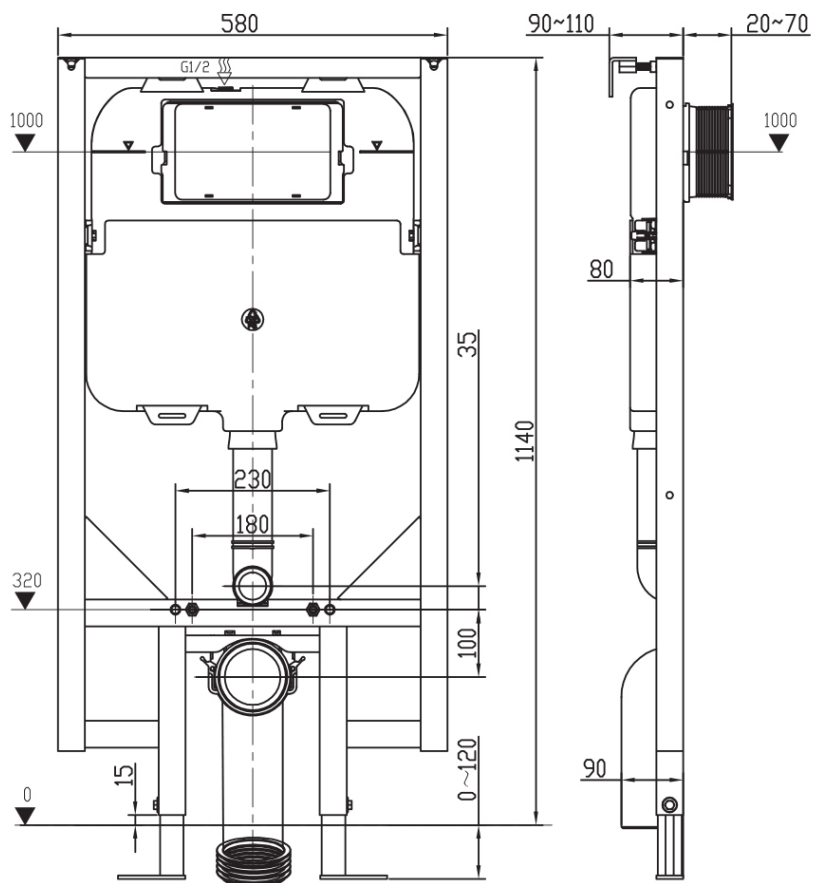

Technical Specification

*Please visit argentaust.com.au/warranty to view the full warranty

Note: All dimensions are in millimetres and are subject to normal manufacturing variations. It is recommended to use the physical product measurements for cut-outs and rough-ins as the technical details shown may differ from the actual product. Use acetic cured silicone sealant. Do not use epoxy type adhesives. Clean with damp cloth. Do not use abrasive cleaners, liquids or pastes.