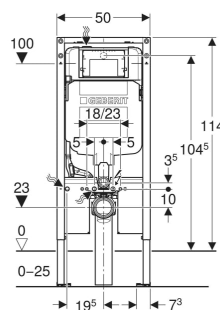

# Geberit Duofix element for wall-hung WC, 114 cm, with Sigma concealed cistern 8 cm

## CHARACTERISTICS

- 2025 range
- Statically self-supporting frame, protected against corrosion with powder coating
- Frame for wall-hung WCs with connection dimensions as per EN 33 and projection up to 70 cm
- With pull-out plate for lateral fastening above the element on metal or wood profiles or on Geberit Duofix system studs
- Alternative fastening point for wall anchors
- Rotating foot plates, suitable for installation in U profiles UW 50 and UW 75
- Foot plates that can be mounted in Geberit Duofix system rail without tools, without additional components
- Galvanised non-slip leg supports protected against corrosion

## TECHNICAL DATA

Flow pressure 10–1000 kPa

Water temperature max.	25 °C
Flush volume, factory setting	4.5 / 3 l
Flush volume large, adjustment range	4.5 / 6 / 7.5 l
Flush volume small, adjustment range	3–4 l
Product material	Steel
Height-adjustable	Yes

## SCOPE OF DELIVERY

- Water supply connection R 1/2", compatible with MasterFix and MeplaFix, with integrated angle stop valve and hand wheel
- Protection box for service opening
- Connection set for WC, ø 90 mm
- Connection bend 90° made of PE-HD, ø 90 mm
- Sleeve made of EPDM, ø 90 / 110 mm
- Fastening and protection material