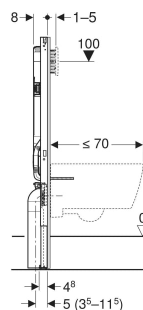

# Geberit Duofix element for wall-hung WC, 114 cm, with Sigma concealed cistern 8 cm

## CHARACTERISTICS

- 2025 range
- Statically self-supporting frame, protected against corrosion with powder coating
- Frame for wall-hung WCs with connection dimensions as per EN 33 and projection up to 70 cm
- With pull-out plate for lateral fastening above the element on metal or wood profiles or on Geberit Duofix system studs
- Alternative fastening point for wall anchors
- Rotating foot plates, suitable for installation in U profiles UW 50 and UW 75
- Foot plates that can be mounted in Geberit Duofix system rail without tools, without additional components
- Galvanised non-slip leg supports protected against corrosion

- Connection bend can be mounted without tools at different depths, adjustable range 80 mm
- Interrupted crossbar enables a front flush depth for the vertical outlet bend
- Waste connector bend, extended, for connection in floor
- Geberit Sigma concealed cistern 8 cm, fully insulated against condensation
- Cistern fulfils standard requirements in accordance with AS 1172.2:2004
- For front actuation, suitable for single, dual and stop-and-go flushes
- Immediate post flush possible with factory setting
- Tool-free installation and maintenance work on concealed cistern
- Water supply connection on the top left
- Protection box for service opening, can be cut to length, protects against moisture and dirt
- With conduit pipe for feed pipe for Geberit AquaClean shower toilets and for connection cable
- Fastening option for electrical connection

## SCOPE OF DELIVERY

- Water supply connection R 1/2", compatible with MasterFix and MeplaFix, with integrated angle stop valve and hand wheel
- Protection box for service opening
- Connection set for WC, ø 90 mm
- Connection bend 90° made of PE-HD, ø 90 mm
- Sleeve made of EPDM, ø 90 / 110 mm
- Fastening and protection material