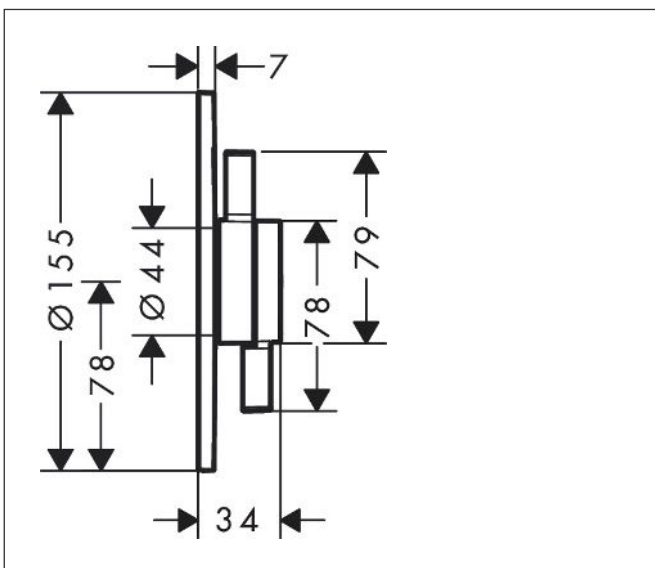

Brand hansgrohe
 Art. Name **DuoTurn S** Mixer for concealed installation for 2 functions
 Art. Nr. 75418003
 Surface Chrome

Product picture

Features

- 2 functions
- volume control and diverter for 2 functions
- maximum flow rate at 3 bar: 31 l/min
- ceramic cartridge for temperature control, shut-off/ diverter valve
- easy installation due to pre-assembled function block
- handles always at the same height regardless of the installation depth of the basic set
- escutcheon can be aligned by +/- 3°
- material escutcheon: plastic
- material handles: metal
- min. operating pressure: 1 bar
- max. operating pressure: 10 bar
- mixer is delivered with buttons Rain small, Rain large, hand shower, Waterfall, bath tub
- connection type: basic set iBox universal 2

Drawing

Technology

Certificates

Brand hansgrohe
Art. Name **DuoTurn S** Mixer for concealed installation for 2 functions
Art. Nr. 75418003
Surface Chrome

Required parts

Product picture	Art. Name	Art. Nr.
	hansgrohe Basic set	01500180