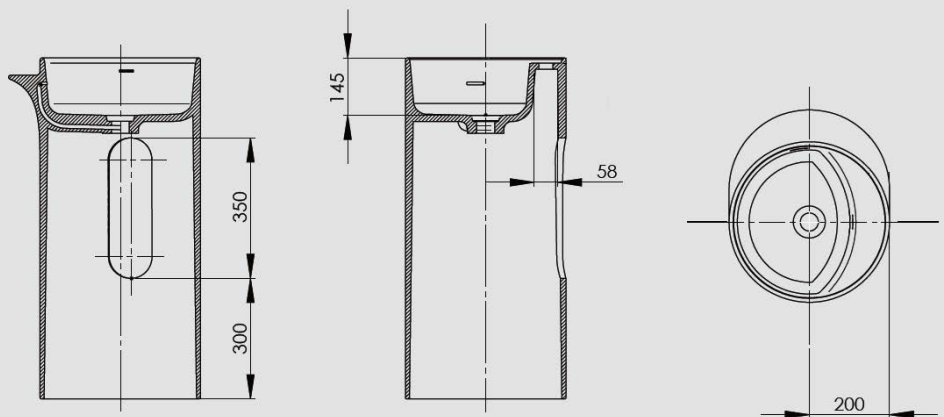

The use of the exclusive material offers an exceptional blend of aesthetic appeal and comfortable functionality, surpassing the limitations of natural stones.

DIMENSIONS

Model No.
8870-0600-0711

400 x 480 x 850 mm
Approx. weight: 34 kg
Capacity: 6 l